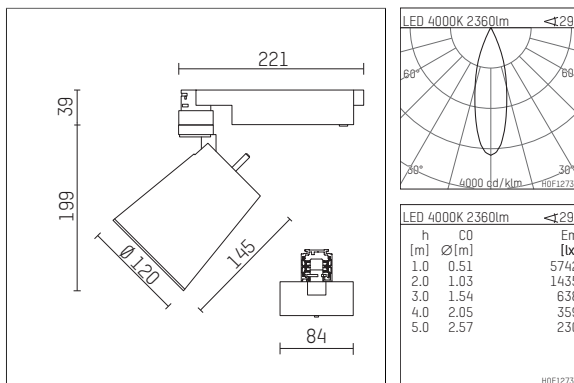

## 112 371 04 721 D | black

gin.o 3

spotlight

LED COB | 26 W 4000 K

- spotlight gin.o 3
- with 3 circuit DALI adapter
- for Hoffmeister control.x tracks
- circuit selection is possible while adapter is inserted into the track
- passive thermo management
- with LED COB 3000 lm
- colour temperature: 4000 K
- colour rendering index: CRI >90
- L90 / B10 (50.000h)
- SDCM < 2
- net luminous flux: 2360 lm
- total load: 26 W
- luminous efficacy: 90,8 lm/W
- rotationsymmetrical light distribution, medium
- reflector of aluminium, silver anodised
- LED power unit integrated in adapter, electronic (DALI), 220-240 V, 0/50/60 Hz
- amplitude dimming
- dimming range: 100-1 %
- housing of die cast aluminium
- adapter of fibreglass reinforced thermoplastic
- color-, protection- and conversion-filters are available as accessory
- length: 221 mm, width: 84 mm, height: 238 mm
- rotatable 360°, 90° tilttable
- weight: 1,85 kg
- protection rating: IP20
- protection class I
- 5 years Hoffmeister warranty
- Made in Germany
- maximum ambient temperature: 45 ° C
- certificates: manufactured according to DIN VDE 0711 / EN 60598, CE
- colour: black
- 112 371 04 721 D

### Additional optional accessory components

description accessory general	dimensions in mm	item number	pic.-No.
soft.shape lens for spotlights gin.o and lo.nely size 3	Ø: 100	105782	01
sculpture lens for spotlights gin.o and lo.nely size 3	Ø: 100	105773	02
prismatic glass for spotlights gin.o and lo.nely size 3	Ø: 100	105775	03
honeycomb louver for spotlights gin.o and lo.nely size 3		105761721	04
soft.spot lens for spotlights gin.o and lo.nely size 3	Ø: 100	105774	01