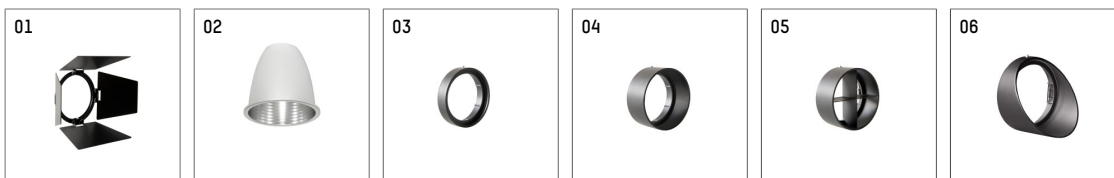

## 112 371 04 721 D | black

gin.o 3

spotlight

LED COB | 26 W 4000 K

- spotlight gin.o 3
- with 3 circuit DALI adapter
- for Hoffmeister control.x tracks
- circuit selection is possible while adapter is inserted into the track
- passive thermo management
- with LED COB 3000 lm
- colour temperature: 4000 K
- colour rendering index: CRI >90
- L90 / B10 (50.000h)
- SDCM < 2
- net luminous flux: 2360 lm
- total load: 26 W
- luminous efficacy: 90,8 lm/W
- rotationsymmetrical light distribution, medium
- reflector of aluminium, silver anodised
- LED power unit integrated in adapter, electronic (DALI), 220-240 V, 0/50/60 Hz
- amplitude dimming
- dimming range: 100-1 %
- housing of die cast aluminium
- adapter of fibreglass reinforced thermoplastic
- color-, protection- and conversion-filters are available as accessory
- length: 221 mm, width: 84 mm, height: 238 mm
- rotatable 360°, 90° tilttable
- weight: 1,85 kg
- protection rating: IP20
- protection class I
- 5 years Hoffmeister warranty
- Made in Germany
- maximum ambient temperature: 45 ° C
- certificates: manufactured according to DIN VDE 0711 / EN 60598, CE
- colour: black
- 112 371 04 721 D

### Optional accessories

description accessory general	dimensions in mm	item number	pic.-No.
antiglare flaps for spotlights gin.o and lo.nely size 3		105757	01
changable reflector spot for gin.o 3 and directional spotlight SAM		112 370 00 000	02
changable reflector flood for gin.o 3 and directional spotlight SAM		112 372 00 000	02
connection ring suitable for attachment of accessories for spotlights gin.o and lo.nely size 3		105760721	03
tube screen suitable for attachment of accessories for spotlights gin.o and lo.nely size 3		105759721	04
connection tube with cross louver suitable for attachment of accessories for spotlights gin.o and lo.nely size 3		105758721	05
visor suitable for attachment of accessories for spotlights gin.o and lo.nely size 3		105783721	06