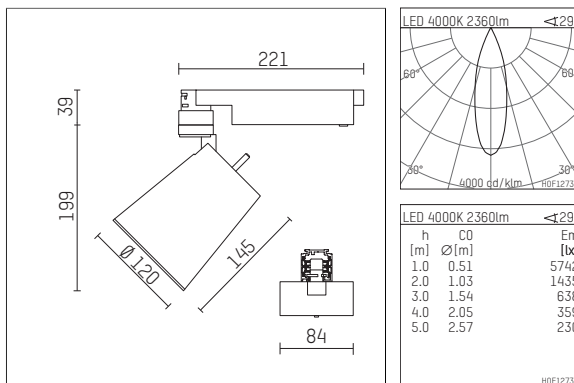

112 371 04 721 | black

gin.o 3

spotlight

LED COB | 26 W 4000 K

- spotlight gin.o 3
- with 3 circuit universal adapter
- for Hoffmeister control.x tracks
- circuit selection is possible while adapter is inserted into the track
- passive thermo management
- with LED COB 3000 lm
- colour temperature: 4000 K
- colour rendering index: CRI >90
- L90 / B10 (50.000h)
- SDCM < 2
- net luminous flux: 2360 lm
- total load: 26 W
- luminous efficacy: 90,8 lm/W
- rotationsymmetrical light distribution, medium
- reflector of aluminium, silver anodised
- LED power unit integrated in adapter, electronic, 220-240 V, 50/60 Hz
- housing of die cast aluminium
- adapter of fibreglass reinforced thermoplastic
- color-, protection- and conversion-filters are available as accessory
- length: 221 mm, width: 84 mm, height: 238 mm
- rotatable 360°, 90° tiltable
- weight: 1,5 kg
- protection rating: IP20
- protection class I
- 5 years Hoffmeister warranty
- Made in Germany
- maximum ambient temperature: 45 °C
- certificates: manufactured according to DIN VDE 0711 / EN 60598, CE
- colour: black
- 112 371 04 721

Additional optional accessory components

description accessory general	dimensions in mm	item number	pic.-No.
soft.shape lens for spotlights gin.o and lo.nely size 3	Ø: 100	105782	01
sculpture lens for spotlights gin.o and lo.nely size 3	Ø: 100	105773	02
prismatic glass for spotlights gin.o and lo.nely size 3	Ø: 100	105775	03
honeycomb louver for spotlights gin.o and lo.nely size 3		105761721	04
soft.spot lens for spotlights gin.o and lo.nely size 3	Ø: 100	105774	01