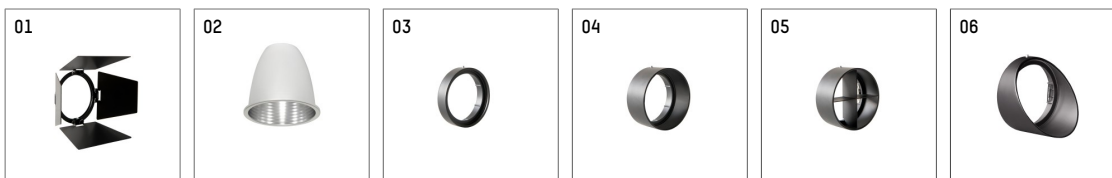

112 371 04 721 | black

gin.o 3

spotlight

LED COB | 26 W 4000 K

- spotlight gin.o 3
- with 3 circuit universal adapter
- for Hoffmeister control.x tracks
- circuit selection is possible while adapter is inserted into the track
- passive thermo management
- with LED COB 3000 lm
- colour temperature: 4000 K
- colour rendering index: CRI >90
- L90 / B10 (50.000h)
- SDCM < 2
- net luminous flux: 2360 lm
- total load: 26 W
- luminous efficacy: 90,8 lm/W
- rotationsymmetrical light distribution, medium
- reflector of aluminium, silver anodised
- LED power unit integrated in adapter, electronic, 220-240 V, 50/60 Hz
- housing of die cast aluminium
- adapter of fibreglass reinforced thermoplastic
- color-, protection- and conversion-filters are available as accessory
- length: 221 mm, width: 84 mm, height: 238 mm
- rotatable 360°, 90° tiltable
- weight: 1,5 kg
- protection rating: IP20
- protection class I
- 5 years Hoffmeister warranty
- Made in Germany
- maximum ambient temperature: 45 °C
- certificates: manufactured according to DIN VDE 0711 / EN 60598, CE
- colour: black
- 112 371 04 721

- Overview of accessories on the following page / s

112 371 04 721

accessory

Optional accessories

description accessory general	dimensions in mm	item number	pic.-No.
antiglare flaps for spotlights gin.o and lo.nely size 3		105757	01
changable reflector spot for gin.o 3 and directional spotlight SAM		112 370 00 000	02
changable reflector flood for gin.o 3 and directional spotlight SAM		112 372 00 000	02
connection ring suitable for attachment of accessories for spotlights gin.o and lo.nely size 3		105760721	03
tube screen suitable for attachment of accessories for spotlights gin.o and lo.nely size 3		105759721	04
connection tube with cross louver suitable for attachment of accessories for spotlights gin.o and lo.nely size 3		105758721	05
visor suitable for attachment of accessories for spotlights gin.o and lo.nely size 3		105783721	06