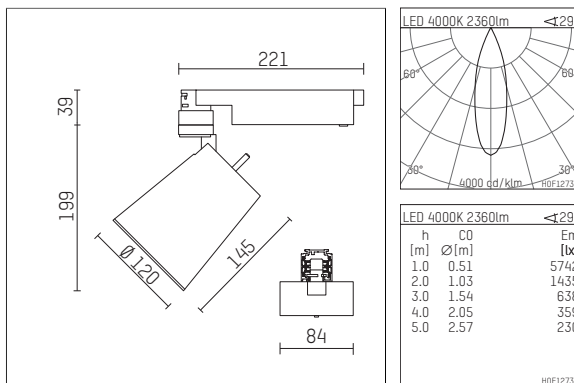

112 371 04 906 D | silver

gin.o 3
spotlight
LED COB | 26 W 4000 K

- spotlight gin.o 3
- with 3 circuit DALI adapter
- for Hoffmeister control.x tracks
- circuit selection is possible while adapter is inserted into the track
- passive thermo management
- with LED COB 3000 lm
- colour temperature: 4000 K
- colour rendering index: CRI >90
- L90 / B10 (50.000h)
- SDCM < 2
- net luminous flux: 2360 lm
- total load: 26 W
- luminous efficacy: 90,8 lm/W
- rotationsymmetrical light distribution, medium
- reflector of aluminium, silver anodised
- LED power unit integrated in adapter, electronic (DALI), 220-240 V, 0/50/60 Hz
- amplitude dimming
- dimming range: 100-1 %
- housing of die cast aluminium
- adapter of fibreglass reinforced thermoplastic
- color-, protection- and conversion-filters are available as accessory
- length: 221 mm, width: 84 mm, height: 238 mm
- rotatable 360°, 90° tiltable
- weight: 1,85 kg
- protection rating: IP20
- protection class I
- 5 years Hoffmeister warranty
- Made in Germany
- maximum ambient temperature: 45 ° C
- certificates: manufactured according to DIN VDE 0711 / EN 60598, CE
- colour: silver
- 112 371 04 906 D

Additional optional accessory components

description accessory general	dimensions in mm	item number	pic.-No.
soft.shape lens for spotlights gin.o and lo.nely size 3	Ø: 100	105782	01
sculpture lens for spotlights gin.o and lo.nely size 3	Ø: 100	105773	02
prismatic glass for spotlights gin.o and lo.nely size 3	Ø: 100	105775	03
honeycomb louver for spotlights gin.o and lo.nely size 3		105761721	04
soft.spot lens for spotlights gin.o and lo.nely size 3	Ø: 100	105774	01