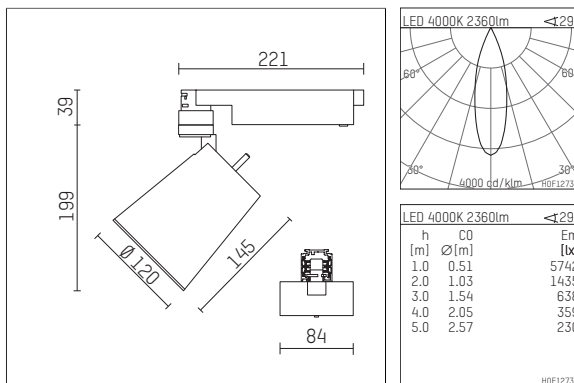

**112 371 04 906 | silver**

gin.o 3

spotlight

LED COB | 26 W 4000 K

- spotlight gin.o 3
- with 3 circuit universal adapter
- for Hoffmeister control.x tracks
- circuit selection is possible while adapter is inserted into the track
- passive thermo management
- with LED COB 3000 lm
- colour temperature: 4000 K
- colour rendering index: CRI >90
- L90 / B10 (50.000h)
- SDCM < 2
- net luminous flux: 2360 lm
- total load: 26 W
- luminous efficacy: 90,8 lm/W
- rotationsymmetrical light distribution, medium
- reflector of aluminium, silver anodised
- LED power unit integrated in adapter, electronic, 220-240 V, 50/60 Hz
- housing of die cast aluminium
- adapter of fibreglass reinforced thermoplastic
- color-, protection- and conversion-filters are available as accessory
- length: 221 mm, width: 84 mm, height: 238 mm
- rotatable 360°, 90° tiltable
- weight: 1,5 kg
- protection rating: IP20
- protection class I
- 5 years Hoffmeister warranty
- Made in Germany
- maximum ambient temperature: 45 °C
- certificates: manufactured according to DIN VDE 0711 / EN 60598, CE
- colour: silver
- 112 371 04 906

### Additional optional accessory components

description accessory general	dimensions in mm	item number	pic.-No.
soft.shape lens for spotlights gin.o and lo.nely size 3	Ø: 100	105782	01
sculpture lens for spotlights gin.o and lo.nely size 3	Ø: 100	105773	02
prismatic glass for spotlights gin.o and lo.nely size 3	Ø: 100	105775	03
honeycomb louver for spotlights gin.o and lo.nely size 3		105761721	04
soft.spot lens for spotlights gin.o and lo.nely size 3	Ø: 100	105774	01