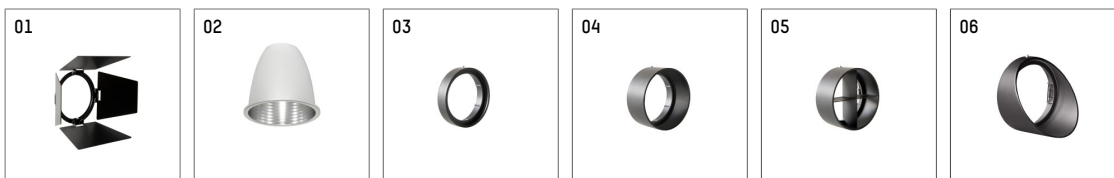

**112 371 04 906 | silver**

gin.o 3

spotlight

LED COB | 26 W 4000 K

- spotlight gin.o 3
- with 3 circuit universal adapter
- for Hoffmeister control.x tracks
- circuit selection is possible while adapter is inserted into the track
- passive thermo management
- with LED COB 3000 lm
- colour temperature: 4000 K
- colour rendering index: CRI >90
- L90 / B10 (50.000h)
- SDCM < 2
- net luminous flux: 2360 lm
- total load: 26 W
- luminous efficacy: 90,8 lm/W
- rotationsymmetrical light distribution, medium
- reflector of aluminium, silver anodised
- LED power unit integrated in adapter, electronic, 220-240 V, 50/60 Hz
- housing of die cast aluminium
- adapter of fibreglass reinforced thermoplastic
- color-, protection- and conversion-filters are available as accessory
- length: 221 mm, width: 84 mm, height: 238 mm
- rotatable 360°, 90° tiltable
- weight: 1,5 kg
- protection rating: IP20
- protection class I
- 5 years Hoffmeister warranty
- Made in Germany
- maximum ambient temperature: 45 °C
- certificates: manufactured according to DIN VDE 0711 / EN 60598, CE
- colour: silver
- 112 371 04 906

### Optional accessories

description accessory general	dimensions in mm	item number	pic.-No.
antiglare flaps for spotlights gin.o and lo.nely size 3		105757	01
changable reflector spot for gin.o 3 and directional spotlight SAM		112 370 00 000	02
changable reflector flood for gin.o 3 and directional spotlight SAM		112 372 00 000	02
connection ring suitable for attachment of accessories for spotlights gin.o and lo.nely size 3		105760906	03
tube screen suitable for attachment of accessories for spotlights gin.o and lo.nely size 3		105759906	04
connection tube with cross louver suitable for attachment of accessories for spotlights gin.o and lo.nely size 3		105758906	05
visor suitable for attachment of accessories for spotlights gin.o and lo.nely size 3		105783906	06