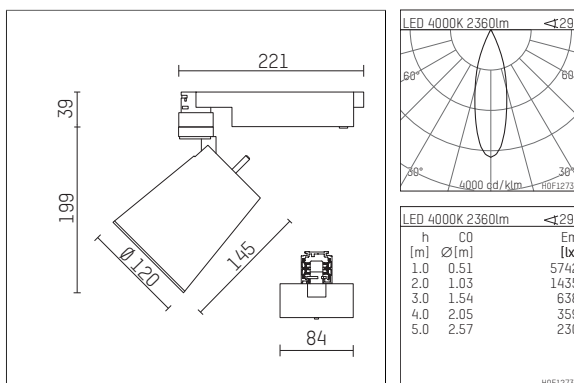

112 371 04 910 D | white

gin.o 3

spotlight

LED COB | 26 W 4000 K

- spotlight gin.o 3
- with 3 circuit DALI adapter
- for Hoffmeister control.x tracks
- circuit selection is possible while adapter is inserted into the track
- passive thermo management
- with LED COB 3000 lm
- colour temperature: 4000 K
- colour rendering index: CRI >90
- L90 / B10 (50.000h)
- SDCM < 2
- net luminous flux: 2360 lm
- total load: 26 W
- luminous efficacy: 90,8 lm/W
- rotationsymmetrical light distribution, medium
- reflector of aluminium, silver anodised
- LED power unit integrated in adapter, electronic (DALI), 220-240 V, 0/50/60 Hz
- amplitude dimming
- dimming range: 100-1 %
- housing of die cast aluminium
- adapter of fibreglass reinforced thermoplastic
- color-, protection- and conversion-filters are available as accessory
- length: 221 mm, width: 84 mm, height: 238 mm
- rotatable 360°, 90° tilttable
- weight: 1,85 kg
- protection rating: IP20
- protection class I
- 5 years Hoffmeister warranty
- Made in Germany
- maximum ambient temperature: 45 ° C
- certificates: manufactured according to DIN VDE 0711 / EN 60598, CE
- colour: white (RAL9016)
- 112 371 04 910 D

Additional optional accessory components

description accessory general	dimensions in mm	item number	pic.-No.
soft.shape lens for spotlights gin.o and lo.nely size 3	Ø: 100	105782	01
sculpture lens for spotlights gin.o and lo.nely size 3	Ø: 100	105773	02
prismatic glass for spotlights gin.o and lo.nely size 3	Ø: 100	105775	03
honeycomb louver for spotlights gin.o and lo.nely size 3		105761721	04
soft.spot lens for spotlights gin.o and lo.nely size 3	Ø: 100	105774	01