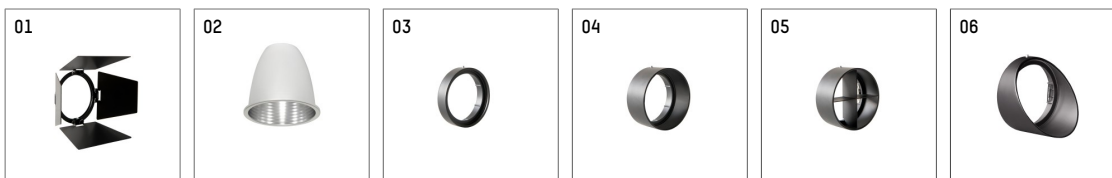

**112 371 04 910 | white**

gin.o 3

spotlight

LED COB | 26 W 4000 K

- spotlight gin.o 3
- with 3 circuit universal adapter
- for Hoffmeister control.x tracks
- circuit selection is possible while adapter is inserted into the track
- passive thermo management
- with LED COB 3000 lm
- colour temperature: 4000 K
- colour rendering index: CRI >90
- L90 / B10 (50.000h)
- SDCM < 2
- net luminous flux: 2360 lm
- total load: 26 W
- luminous efficacy: 90,8 lm/W
- rotationsymmetrical light distribution, medium
- reflector of aluminium, silver anodised
- LED power unit integrated in adapter, electronic, 220-240 V, 50/60 Hz
- housing of die cast aluminium
- adapter of fibreglass reinforced thermoplastic
- color-, protection- and conversion-filters are available as accessory
- length: 221 mm, width: 84 mm, height: 238 mm
- rotatable 360°, 90° tiltable
- weight: 1,5 kg
- protection rating: IP20
- protection class I
- 5 years Hoffmeister warranty
- Made in Germany
- maximum ambient temperature: 45 °C
- certificates: manufactured according to DIN VDE 0711 / EN 60598, CE
- colour: white (RAL9016)
- 112 371 04 910

### Optional accessories

description accessory general	dimensions in mm	item number	pic.-No.
antiglare flaps for spotlights gin.o and lo.nely size 3		105757	01
changable reflector spot for gin.o 3 and directional spotlight SAM		112 370 00 000	02
changable reflector flood for gin.o 3 and directional spotlight SAM		112 372 00 000	02
connection ring suitable for attachment of accessories for spotlights gin.o and lo.nely size 3		105760910	03
tube screen suitable for attachment of accessories for spotlights gin.o and lo.nely size 3		105759910	04
connection tube with cross louver suitable for attachment of accessories for spotlights gin.o and lo.nely size 3		105758910	05
visor suitable for attachment of accessories for spotlights gin.o and lo.nely size 3		105783910	06