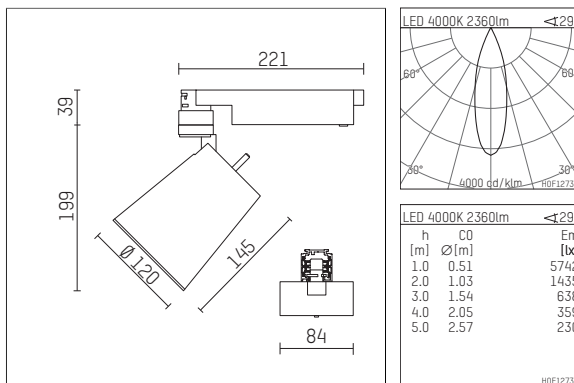

**112 371 04 910 | white**

gin.o 3

spotlight

LED COB | 26 W 4000 K

- spotlight gin.o 3
- with 3 circuit universal adapter
- for Hoffmeister control.x tracks
- circuit selection is possible while adapter is inserted into the track
- passive thermo management
- with LED COB 3000 lm
- colour temperature: 4000 K
- colour rendering index: CRI >90
- L90 / B10 (50.000h)
- SDCM < 2
- net luminous flux: 2360 lm
- total load: 26 W
- luminous efficacy: 90,8 lm/W
- rotationsymmetrical light distribution, medium
- reflector of aluminium, silver anodised
- LED power unit integrated in adapter, electronic, 220-240 V, 50/60 Hz
- housing of die cast aluminium
- adapter of fibreglass reinforced thermoplastic
- color-, protection- and conversion-filters are available as accessory
- length: 221 mm, width: 84 mm, height: 238 mm
- rotatable 360°, 90° tiltable
- weight: 1,5 kg
- protection rating: IP20
- protection class I
- 5 years Hoffmeister warranty
- Made in Germany
- maximum ambient temperature: 45 °C
- certificates: manufactured according to DIN VDE 0711 / EN 60598, CE
- colour: white (RAL9016)
- 112 371 04 910

### Additional optional accessory components

description accessory general	dimensions in mm	item number	pic.-No.
soft.shape lens for spotlights gin.o and lo.nely size 3	Ø: 100	105782	01
sculpture lens for spotlights gin.o and lo.nely size 3	Ø: 100	105773	02
prismatic glass for spotlights gin.o and lo.nely size 3	Ø: 100	105775	03
honeycomb louver for spotlights gin.o and lo.nely size 3		105761721	04
soft.spot lens for spotlights gin.o and lo.nely size 3	Ø: 100	105774	01