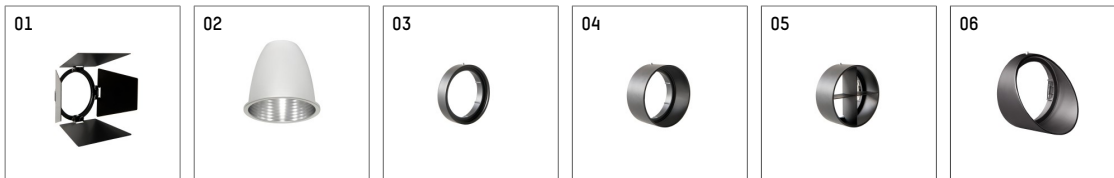

112 371 12 721

accessory

Optional accessories

description accessory general	dimensions in mm	item number	pic.-No.
antiglare flaps for spotlights gin.o and lo.nely size 3		105757	01
changable reflector spot for gin.o 3 and directional spotlight SAM		112 370 00 000	02
changable reflector flood for gin.o 3 and directional spotlight SAM		112 372 00 000	02
connection ring suitable for attachment of accessories for spotlights gin.o and lo.nely size 3		105760910	03
tube screen suitable for attachment of accessories for spotlights gin.o and lo.nely size 3		105759910	04
connection tube with cross louver suitable for attachment of accessories for spotlights gin.o and lo.nely size 3		105758910	05
visor suitable for attachment of accessories for spotlights gin.o and lo.nely size 3		105783910	06