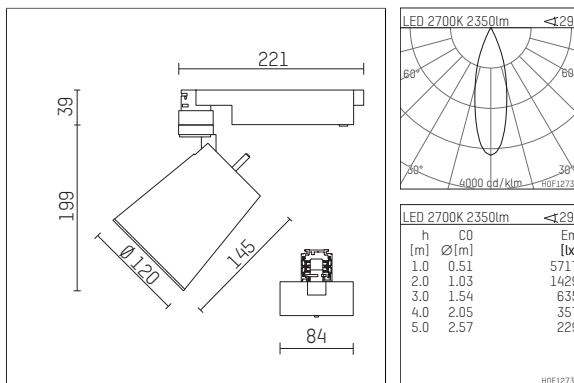

112 371 12 721 | black

gin.o 3

spotlight

LED COB | 41 W 2700 K

- spotlight gin.o 3
- with 3 circuit universal adapter
- for Hoffmeister control.x tracks
- circuit selection is possible while adapter is inserted into the track
- passive thermo management
- with LED COB 2000 lm
- colour temperature: 2700 K
- colour rendering index: CRI >90
- L90 / B10 (50.000h)
- SDCM < 2
- net luminous flux: 2350 lm
- total load: 41 W
- luminous efficacy: 57,3 lm/W
- rotationsymmetrical light distribution, medium
- reflector of aluminium, silver anodised
- LED power unit integrated in adapter, electronic (POTI), 220-240 V, 50/60 Hz
- amplitude dimming
- adapter with integrated potentiometer
- dimming range: 100-1 %
- housing of die cast aluminium
- adapter of fibreglass reinforced thermoplastic
- color-, protection- and conversion-filters are available as accessory
- length: 221 mm, width: 84 mm, height: 238 mm
- rotatable 360°, 90° tiltable
- weight: 1,85 kg
- protection rating: IP20
- protection class I
- 5 years Hoffmeister warranty
- Made in Germany
- maximum ambient temperature: 45 ° C
- certificates: manufactured according to DIN VDE 0711 / EN 60598, CE
- colour: black
- 112 371 12 721

Additional optional accessory components

description accessory general	dimensions in mm	item number	pic.-No.
soft.shape lens for spotlights gin.o and lo.nely size 3	Ø: 100	105782	01
sculpture lens for spotlights gin.o and lo.nely size 3	Ø: 100	105773	02
prismatic glass for spotlights gin.o and lo.nely size 3	Ø: 100	105775	03
honeycomb louver for spotlights gin.o and lo.nely size 3		105761721	04
soft.spot lens for spotlights gin.o and lo.nely size 3	Ø: 100	105774	01