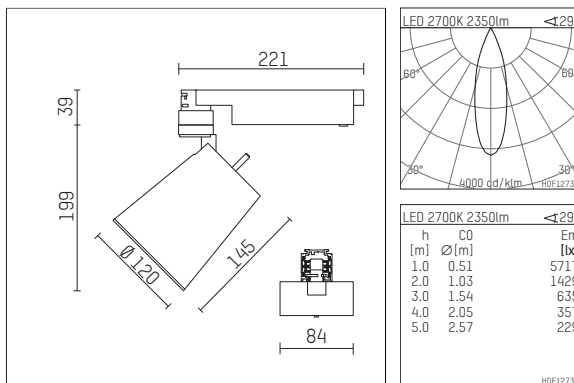

**112 371 12 906 | silver**

gin.o 3

spotlight

LED COB | 41 W 2700 K

- spotlight gin.o 3
- with 3 circuit universal adapter
- for Hoffmeister control.x tracks
- circuit selection is possible while adapter is inserted into the track
- passive thermo management
- with LED COB 2000 lm
- colour temperature: 2700 K
- colour rendering index: CRI >90
- L90 / B10 (50.000h)
- SDCM < 2
- net luminous flux: 2350 lm
- total load: 41 W
- luminous efficacy: 57,3 lm/W
- rotationsymmetrical light distribution, medium
- reflector of aluminium, silver anodised
- LED power unit integrated in adapter, electronic (POTI), 220-240 V, 50/60 Hz
- amplitude dimming
- adapter with integrated potentiometer
- dimming range: 100-1 %
- housing of die cast aluminium
- adapter of fibreglass reinforced thermoplastic
- color-, protection- and conversion-filters are available as accessory
- length: 221 mm, width: 84 mm, height: 238 mm
- rotatable 360°, 90° tiltable
- weight: 1,85 kg
- protection rating: IP20
- protection class I
- 5 years Hoffmeister warranty
- Made in Germany
- maximum ambient temperature: 45 ° C
- certificates: manufactured according to DIN VDE 0711 / EN 60598, CE
- colour: silver
- 112 371 12 906

### Additional optional accessory components

description accessory general	dimensions in mm	item number	pic.-No.
soft.shape lens for spotlights gin.o and lo.nely size 3	Ø: 100	105782	01
sculpture lens for spotlights gin.o and lo.nely size 3	Ø: 100	105773	02
prismatic glass for spotlights gin.o and lo.nely size 3	Ø: 100	105775	03
honeycomb louver for spotlights gin.o and lo.nely size 3		105761721	04
soft.spot lens for spotlights gin.o and lo.nely size 3	Ø: 100	105774	01