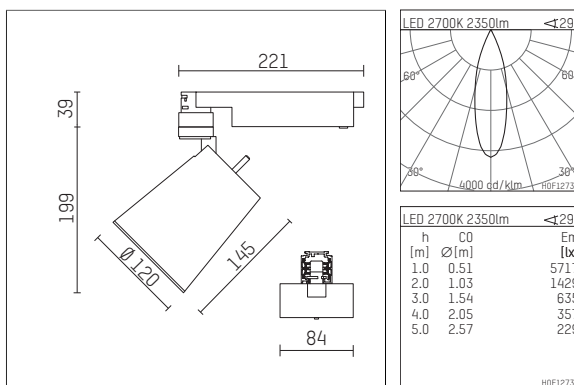

112 371 12 910 | white

gin.o 3

spotlight

LED COB | 41 W 2700 K

- spotlight gin.o 3
- with 3 circuit universal adapter
- for Hoffmeister control.x tracks
- circuit selection is possible while adapter is inserted into the track
- passive thermo management
- with LED COB 2000 lm
- colour temperature: 2700 K
- colour rendering index: CRI >90
- L90 / B10 (50.000h)
- SDCM < 2
- net luminous flux: 2350 lm
- total load: 41 W
- luminous efficacy: 57,3 lm/W
- rotationsymmetrical light distribution, medium
- reflector of aluminium, silver anodised
- LED power unit integrated in adapter, electronic (POTI), 220-240 V, 50/60 Hz
- amplitude dimming
- adapter with integrated potentiometer
- dimming range: 100-1 %
- housing of die cast aluminium
- adapter of fibreglass reinforced thermoplastic
- color-, protection- and conversion-filters are available as accessory
- length: 221 mm, width: 84 mm, height: 238 mm
- rotatable 360°, 90° tiltable
- weight: 1,85 kg
- protection rating: IP20
- protection class I
- 5 years Hoffmeister warranty
- Made in Germany
- maximum ambient temperature: 45 ° C
- certificates: manufactured according to DIN VDE 0711 / EN 60598, CE
- colour: white (RAL9016)
- 112 371 12 910

Additional optional accessory components

description accessory general	dimensions in mm	item number	pic.-No.
soft.shape lens for spotlights gin.o and lo.nely size 3	Ø: 100	105782	01
sculpture lens for spotlights gin.o and lo.nely size 3	Ø: 100	105773	02
prismatic glass for spotlights gin.o and lo.nely size 3	Ø: 100	105775	03
honeycomb louver for spotlights gin.o and lo.nely size 3		105761721	04
soft.spot lens for spotlights gin.o and lo.nely size 3	Ø: 100	105774	01