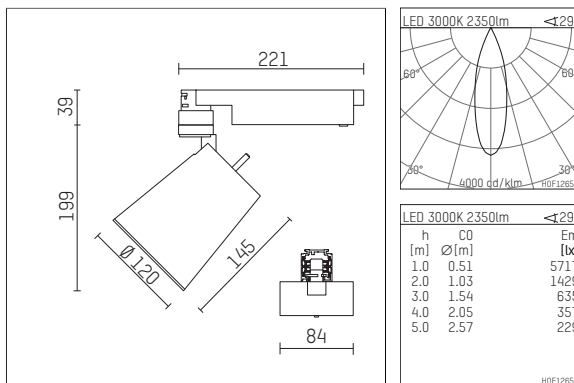

112 371 13 721 | black

gin.o 3

spotlight

LED COB | 26 W 3000 K

- spotlight gin.o 3
- with 3 circuit universal adapter
- for Hoffmeister control.x tracks
- circuit selection is possible while adapter is inserted into the track
- passive thermo management
- with LED COB 2000 lm
- colour temperature: 3000 K
- colour rendering index: CRI >90
- L90 / B10 (50.000h)
- SDCM < 3
- net luminous flux: 2350 lm
- total load: 26 W
- luminous efficacy: 90,4 lm/W
- rotationsymmetrical light distribution, medium
- reflector of aluminium, silver anodised
- LED power unit integrated in adapter, electronic (POTI), 220-240 V, 50/60 Hz
- amplitude dimming
- adapter with integrated potentiometer
- dimming range: 100-1 %
- housing of die cast aluminium
- adapter of fibreglass reinforced thermoplastic
- color-, protection- and conversion-filters are available as accessory
- length: 221 mm, width: 84 mm, height: 238 mm
- rotatable 360°, 90° tiltable
- weight: 1,85 kg
- protection rating: IP20
- protection class I
- 5 years Hoffmeister warranty
- Made in Germany
- maximum ambient temperature: 45 ° C
- certificates: manufactured according to DIN VDE 0711 / EN 60598, CE
- colour: black
- 112 371 13 721

Additional optional accessory components

description accessory general	dimensions in mm	item number	pic.-No.
soft.shape lens for spotlights gin.o and lo.nely size 3	Ø: 100	105782	01
sculpture lens for spotlights gin.o and lo.nely size 3	Ø: 100	105773	02
prismatic glass for spotlights gin.o and lo.nely size 3	Ø: 100	105775	03
honeycomb louver for spotlights gin.o and lo.nely size 3		105761721	04
soft.spot lens for spotlights gin.o and lo.nely size 3	Ø: 100	105774	01