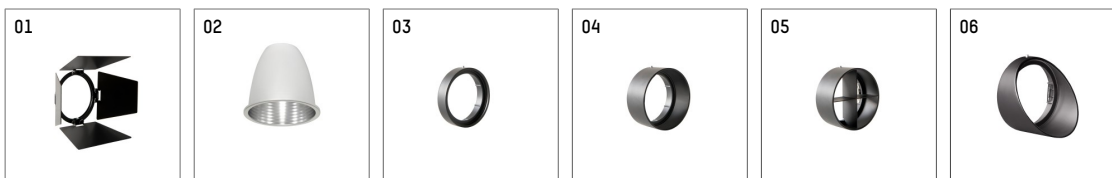

112 371 13 721

accessory

Optional accessories

description accessory general	dimensions in mm	item number	pic.-No.
antiglare flaps for spotlights gin.o and lo.nely size 3		105757	01
changable reflector spot for gin.o 3 and directional spotlight SAM		112 370 00 000	02
changable reflector flood for gin.o 3 and directional spotlight SAM		112 372 00 000	02
connection ring suitable for attachment of accessories for spotlights gin.o and lo.nely size 3		105760910	03
tube screen suitable for attachment of accessories for spotlights gin.o and lo.nely size 3		105759910	04
connection tube with cross louver suitable for attachment of accessories for spotlights gin.o and lo.nely size 3		105758910	05
visor suitable for attachment of accessories for spotlights gin.o and lo.nely size 3		105783910	06