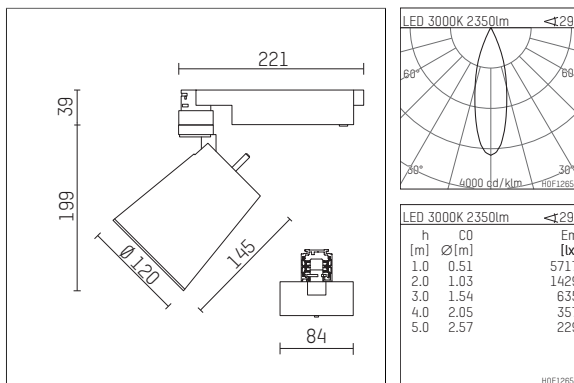

**112 371 13 906 | silver**

gin.o 3  
spotlight  
LED COB | 26 W 3000 K

- spotlight gin.o 3
- with 3 circuit universal adapter
- for Hoffmeister control.x tracks
- circuit selection is possible while adapter is inserted into the track
- passive thermo management
- with LED COB 2000 lm
- colour temperature: 3000 K
- colour rendering index: CRI >90
- L90 / B10 (50.000h)
- SDCM < 3
- net luminous flux: 2350 lm
- total load: 26 W
- luminous efficacy: 90,4 lm/W
- rotationsymmetrical light distribution, medium
- reflector of aluminium, silver anodised
- LED power unit integrated in adapter, electronic (POTI), 220-240 V, 50/60 Hz
- amplitude dimming
- adapter with integrated potentiometer
- dimming range: 100-1 %
- housing of die cast aluminium
- adapter of fibreglass reinforced thermoplastic
- color-, protection- and conversion-filters are available as accessory
- length: 221 mm, width: 84 mm, height: 238 mm
- rotatable 360°, 90° tiltable
- weight: 1,85 kg
- protection rating: IP20
- protection class I
- 5 years Hoffmeister warranty
- Made in Germany
- maximum ambient temperature: 45 ° C
- certificates: manufactured according to DIN VDE 0711 / EN 60598, CE
- colour: silver
- 112 371 13 906

### Additional optional accessory components

description accessory general	dimensions in mm	item number	pic.-No.
soft.shape lens for spotlights gin.o and lo.nely size 3	Ø: 100	105782	01
sculpture lens for spotlights gin.o and lo.nely size 3	Ø: 100	105773	02
prismatic glass for spotlights gin.o and lo.nely size 3	Ø: 100	105775	03
honeycomb louver for spotlights gin.o and lo.nely size 3		105761721	04
soft.spot lens for spotlights gin.o and lo.nely size 3	Ø: 100	105774	01