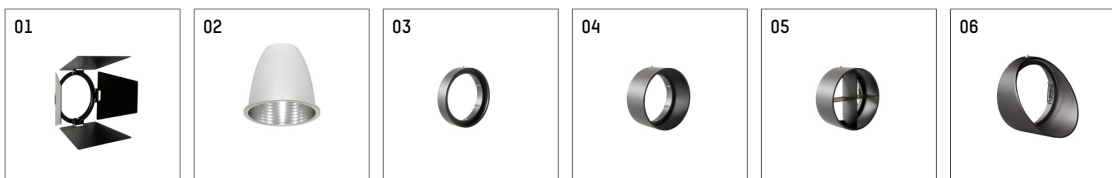

**112 371 13 906 | silver**

gin.o 3  
spotlight  
LED COB | 26 W 3000 K

- spotlight gin.o 3
- with 3 circuit universal adapter
- for Hoffmeister control.x tracks
- circuit selection is possible while adapter is inserted into the track
- passive thermo management
- with LED COB 2000 lm
- colour temperature: 3000 K
- colour rendering index: CRI >90
- L90 / B10 (50.000h)
- SDCM < 3
- net luminous flux: 2350 lm
- total load: 26 W
- luminous efficacy: 90,4 lm/W
- rotationsymmetrical light distribution, medium
- reflector of aluminium, silver anodised
- LED power unit integrated in adapter, electronic (POTI), 220-240 V, 50/60 Hz
- amplitude dimming
- adapter with integrated potentiometer
- dimming range: 100-1 %
- housing of die cast aluminium
- adapter of fibreglass reinforced thermoplastic
- color-, protection- and conversion-filters are available as accessory
- length: 221 mm, width: 84 mm, height: 238 mm
- rotatable 360°, 90° tiltable
- weight: 1,85 kg
- protection rating: IP20
- protection class I
- 5 years Hoffmeister warranty
- Made in Germany
- maximum ambient temperature: 45 ° C
- certificates: manufactured according to DIN VDE 0711 / EN 60598, CE
- colour: silver
- 112 371 13 906

### Optional accessories

description accessory general	dimensions in mm	item number	pic.-No.
antiglare flaps for spotlights gin.o and lo.nely size 3		105757	01
changable reflector spot for gin.o 3 and directional spotlight SAM		112 370 00 000	02
changable reflector flood for gin.o 3 and directional spotlight SAM		112 372 00 000	02
connection ring suitable for attachment of accessories for spotlights gin.o and lo.nely size 3		105760910	03
tube screen suitable for attachment of accessories for spotlights gin.o and lo.nely size 3		105759910	04
connection tube with cross louver suitable for attachment of accessories for spotlights gin.o and lo.nely size 3		105758910	05
visor suitable for attachment of accessories for spotlights gin.o and lo.nely size 3		105783910	06