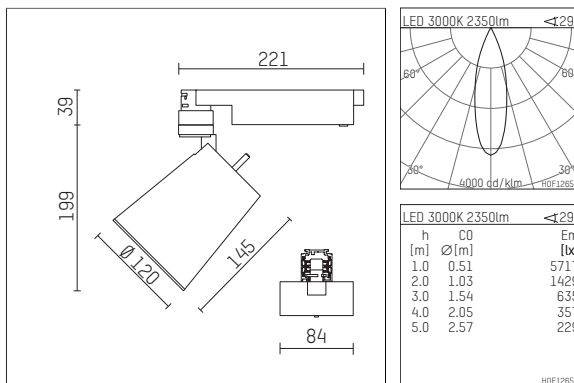

**112 371 13 910 | white**

gin.o 3

spotlight

LED COB | 26 W 3000 K

- spotlight gin.o 3
- with 3 circuit universal adapter
- for Hoffmeister control.x tracks
- circuit selection is possible while adapter is inserted into the track
- passive thermo management
- with LED COB 2000 lm
- colour temperature: 3000 K
- colour rendering index: CRI >90
- L90 / B10 (50.000h)
- SDCM < 3
- net luminous flux: 2350 lm
- total load: 26 W
- luminous efficacy: 90,4 lm/W
- rotationsymmetrical light distribution, medium
- reflector of aluminium, silver anodised
- LED power unit integrated in adapter, electronic (POTI), 220-240 V, 50/60 Hz
- amplitude dimming
- adapter with integrated potentiometer
- dimming range: 100-1 %
- housing of die cast aluminium
- adapter of fibreglass reinforced thermoplastic
- color-, protection- and conversion-filters are available as accessory
- length: 221 mm, width: 84 mm, height: 238 mm
- rotatable 360°, 90° tiltable
- weight: 1,85 kg
- protection rating: IP20
- protection class I
- 5 years Hoffmeister warranty
- Made in Germany
- maximum ambient temperature: 45 ° C
- certificates: manufactured according to DIN VDE 0711 / EN 60598, CE
- colour: white (RAL9016)
- 112 371 13 910

### Additional optional accessory components

description accessory general	dimensions in mm	item number	pic.-No.
soft.shape lens for spotlights gin.o and lo.nely size 3	Ø: 100	105782	01
sculpture lens for spotlights gin.o and lo.nely size 3	Ø: 100	105773	02
prismatic glass for spotlights gin.o and lo.nely size 3	Ø: 100	105775	03
honeycomb louver for spotlights gin.o and lo.nely size 3		105761721	04
soft.spot lens for spotlights gin.o and lo.nely size 3	Ø: 100	105774	01