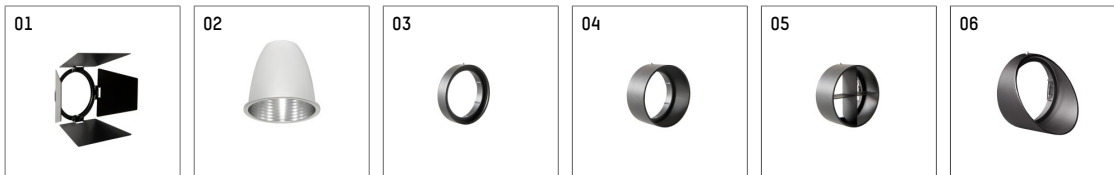

**112 371 13 910 | white**

gin.o 3

spotlight

LED COB | 26 W 3000 K

- spotlight gin.o 3
- with 3 circuit universal adapter
- for Hoffmeister control.x tracks
- circuit selection is possible while adapter is inserted into the track
- passive thermo management
- with LED COB 2000 lm
- colour temperature: 3000 K
- colour rendering index: CRI >90
- L90 / B10 (50.000h)
- SDCM < 3
- net luminous flux: 2350 lm
- total load: 26 W
- luminous efficacy: 90,4 lm/W
- rotationsymmetrical light distribution, medium
- reflector of aluminium, silver anodised
- LED power unit integrated in adapter, electronic (POTI), 220-240 V, 50/60 Hz
- amplitude dimming
- adapter with integrated potentiometer
- dimming range: 100-1 %
- housing of die cast aluminium
- adapter of fibreglass reinforced thermoplastic
- color-, protection- and conversion-filters are available as accessory
- length: 221 mm, width: 84 mm, height: 238 mm
- rotatable 360°, 90° tiltable
- weight: 1,85 kg
- protection rating: IP20
- protection class I
- 5 years Hoffmeister warranty
- Made in Germany
- maximum ambient temperature: 45 ° C
- certificates: manufactured according to DIN VDE 0711 / EN 60598, CE
- colour: white (RAL9016)
- 112 371 13 910

### Optional accessories

description accessory general	dimensions in mm	item number	pic.-No.
antiglare flaps for spotlights gin.o and lo.nely size 3		105757	01
changable reflector spot for gin.o 3 and directional spotlight SAM		112 370 00 000	02
changable reflector flood for gin.o 3 and directional spotlight SAM		112 372 00 000	02
connection ring suitable for attachment of accessories for spotlights gin.o and lo.nely size 3		105760910	03
tube screen suitable for attachment of accessories for spotlights gin.o and lo.nely size 3		105759910	04
connection tube with cross louver suitable for attachment of accessories for spotlights gin.o and lo.nely size 3		105758910	05
visor suitable for attachment of accessories for spotlights gin.o and lo.nely size 3		105783910	06