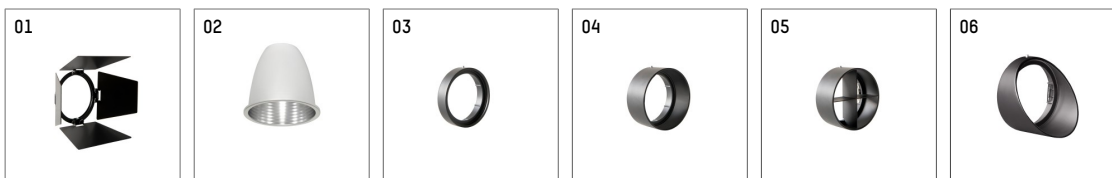

112 371 14 721

accessory

Optional accessories

description accessory general	dimensions in mm	item number	pic.-No.
antiglare flaps for spotlights gin.o and lo.nely size 3		105757	01
changable reflector spot for gin.o 3 and directional spotlight SAM		112 370 00 000	02
changable reflector flood for gin.o 3 and directional spotlight SAM		112 372 00 000	02
connection ring suitable for attachment of accessories for spotlights gin.o and lo.nely size 3		105760910	03
tube screen suitable for attachment of accessories for spotlights gin.o and lo.nely size 3		105759910	04
connection tube with cross louver suitable for attachment of accessories for spotlights gin.o and lo.nely size 3		105758910	05
visor suitable for attachment of accessories for spotlights gin.o and lo.nely size 3		105783910	06