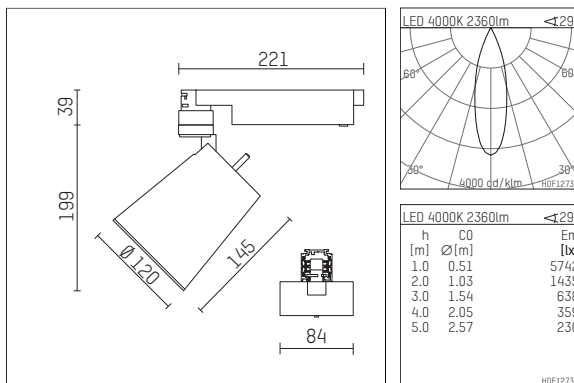

112 371 14 721 | black

gin.o 3

spotlight

LED COB | 26 W 4000 K

- spotlight gin.o 3
- with 3 circuit universal adapter
- for Hoffmeister control.x tracks
- circuit selection is possible while adapter is inserted into the track
- passive thermo management
- with LED COB 2000 lm
- colour temperature: 4000 K
- colour rendering index: CRI >90
- L90 / B10 (50.000h)
- SDCM < 3
- net luminous flux: 2360 lm
- total load: 26 W
- luminous efficacy: 90,8 lm/W
- rotationsymmetrical light distribution, medium
- reflector of aluminium, silver anodised
- LED power unit integrated in adapter, electronic (POTI), 220-240 V, 50/60 Hz
- amplitude dimming
- adapter with integrated potentiometer
- dimming range: 100-1 %
- housing of die cast aluminium
- adapter of fibreglass reinforced thermoplastic
- color-, protection- and conversion-filters are available as accessory
- length: 221 mm, width: 84 mm, height: 238 mm
- rotatable 360°, 90° tiltable
- weight: 1,85 kg
- protection rating: IP20
- protection class I
- 5 years Hoffmeister warranty
- Made in Germany
- maximum ambient temperature: 45 ° C
- certificates: manufactured according to DIN VDE 0711 / EN 60598, CE
- colour: black
- 112 371 14 721

Additional optional accessory components

description accessory general	dimensions in mm	item number	pic.-No.
soft.shape lens for spotlights gin.o and lo.nely size 3	Ø: 100	105782	01
sculpture lens for spotlights gin.o and lo.nely size 3	Ø: 100	105773	02
prismatic glass for spotlights gin.o and lo.nely size 3	Ø: 100	105775	03
honeycomb louver for spotlights gin.o and lo.nely size 3		105761721	04
soft.spot lens for spotlights gin.o and lo.nely size 3	Ø: 100	105774	01