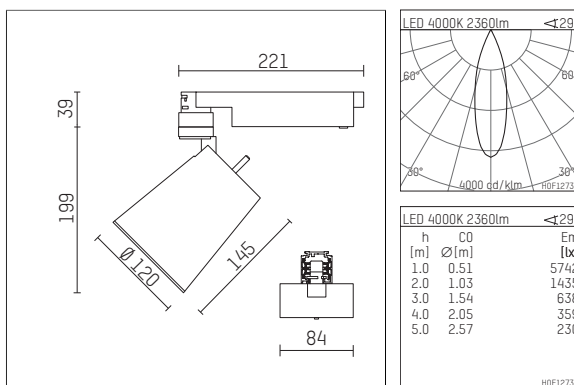

112 371 14 906 | silver

gin.o 3

spotlight

LED COB | 26 W 4000 K

- spotlight gin.o 3
- with 3 circuit universal adapter
- for Hoffmeister control.x tracks
- circuit selection is possible while adapter is inserted into the track
- passive thermo management
- with LED COB 2000 lm
- colour temperature: 4000 K
- colour rendering index: CRI >90
- L90 / B10 (50.000h)
- SDCM < 3
- net luminous flux: 2360 lm
- total load: 26 W
- luminous efficacy: 90,8 lm/W
- rotationsymmetrical light distribution, medium
- reflector of aluminium, silver anodised
- LED power unit integrated in adapter, electronic (POTI), 220-240 V, 50/60 Hz
- amplitude dimming
- adapter with integrated potentiometer
- dimming range: 100-1 %
- housing of die cast aluminium
- adapter of fibreglass reinforced thermoplastic
- color-, protection- and conversion-filters are available as accessory
- length: 221 mm, width: 84 mm, height: 238 mm
- rotatable 360°, 90° tiltable
- weight: 1,85 kg
- protection rating: IP20
- protection class I
- 5 years Hoffmeister warranty
- Made in Germany
- maximum ambient temperature: 45 ° C
- certificates: manufactured according to DIN VDE 0711 / EN 60598, CE
- colour: silver
- 112 371 14 906

Additional optional accessory components

description accessory general	dimensions in mm	item number	pic.-No.
soft.shape lens for spotlights gin.o and lo.nely size 3	Ø: 100	105782	01
sculpture lens for spotlights gin.o and lo.nely size 3	Ø: 100	105773	02
prismatic glass for spotlights gin.o and lo.nely size 3	Ø: 100	105775	03
honeycomb louver for spotlights gin.o and lo.nely size 3		105761721	04
soft.spot lens for spotlights gin.o and lo.nely size 3	Ø: 100	105774	01