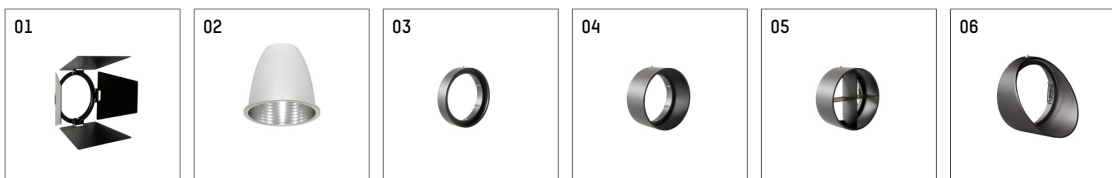

112 371 14 906

accessory

Optional accessories

description accessory general	dimensions in mm	item number	pic.-No.
antiglare flaps for spotlights gin.o and lo.nely size 3		105757	01
changable reflector spot for gin.o 3 and directional spotlight SAM		112 370 00 000	02
changable reflector flood for gin.o 3 and directional spotlight SAM		112 372 00 000	02
connection ring suitable for attachment of accessories for spotlights gin.o and lo.nely size 3		105760910	03
tube screen suitable for attachment of accessories for spotlights gin.o and lo.nely size 3		105759910	04
connection tube with cross louver suitable for attachment of accessories for spotlights gin.o and lo.nely size 3		105758910	05
visor suitable for attachment of accessories for spotlights gin.o and lo.nely size 3		105783910	06