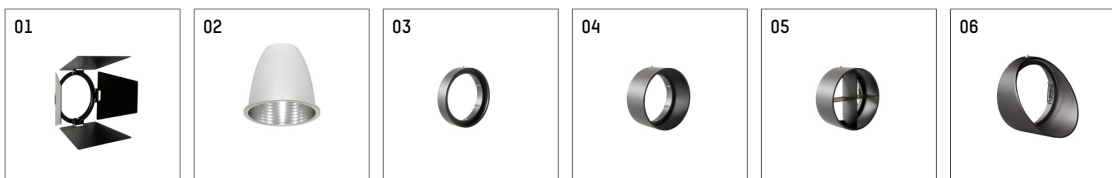

112 371 14 910

accessory

Optional accessories

description accessory general	dimensions in mm	item number	pic.-No.
antiglare flaps for spotlights gin.o and lo.nely size 3		105757	01
changable reflector spot for gin.o 3 and directional spotlight SAM		112 370 00 000	02
changable reflector flood for gin.o 3 and directional spotlight SAM		112 372 00 000	02
connection ring suitable for attachment of accessories for spotlights gin.o and lo.nely size 3		105760910	03
tube screen suitable for attachment of accessories for spotlights gin.o and lo.nely size 3		105759910	04
connection tube with cross louver suitable for attachment of accessories for spotlights gin.o and lo.nely size 3		105758910	05
visor suitable for attachment of accessories for spotlights gin.o and lo.nely size 3		105783910	06