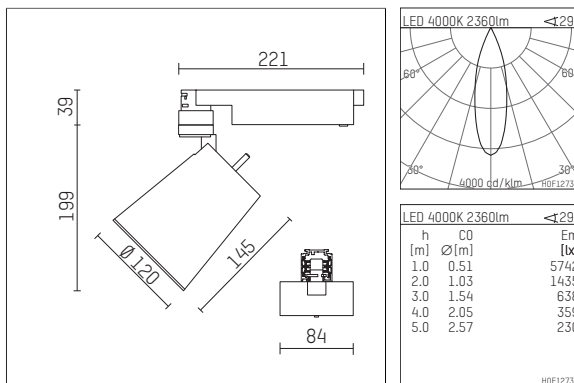

112 371 14 910 | white

gin.o 3

spotlight

LED COB | 26 W 4000 K

- spotlight gin.o 3
- with 3 circuit universal adapter
- for Hoffmeister control.x tracks
- circuit selection is possible while adapter is inserted into the track
- passive thermo management
- with LED COB 2000 lm
- colour temperature: 4000 K
- colour rendering index: CRI >90
- L90 / B10 (50.000h)
- SDCM < 3
- net luminous flux: 2360 lm
- total load: 26 W
- luminous efficacy: 90,8 lm/W
- rotationsymmetrical light distribution, medium
- reflector of aluminium, silver anodised
- LED power unit integrated in adapter, electronic (POTI), 220-240 V, 50/60 Hz
- amplitude dimming
- adapter with integrated potentiometer
- dimming range: 100-1 %
- housing of die cast aluminium
- adapter of fibreglass reinforced thermoplastic
- color-, protection- and conversion-filters are available as accessory
- length: 221 mm, width: 84 mm, height: 238 mm
- rotatable 360°, 90° tiltable
- weight: 1,85 kg
- protection rating: IP20
- protection class I
- 5 years Hoffmeister warranty
- Made in Germany
- maximum ambient temperature: 45 ° C
- certificates: manufactured according to DIN VDE 0711 / EN 60598, CE
- colour: white (RAL9016)
- 112 371 14 910

Additional optional accessory components

description accessory general	dimensions in mm	item number	pic.-No.
soft.shape lens for spotlights gin.o and lo.nely size 3	Ø: 100	105782	01
sculpture lens for spotlights gin.o and lo.nely size 3	Ø: 100	105773	02
prismatic glass for spotlights gin.o and lo.nely size 3	Ø: 100	105775	03
honeycomb louver for spotlights gin.o and lo.nely size 3		105761721	04
soft.spot lens for spotlights gin.o and lo.nely size 3	Ø: 100	105774	01