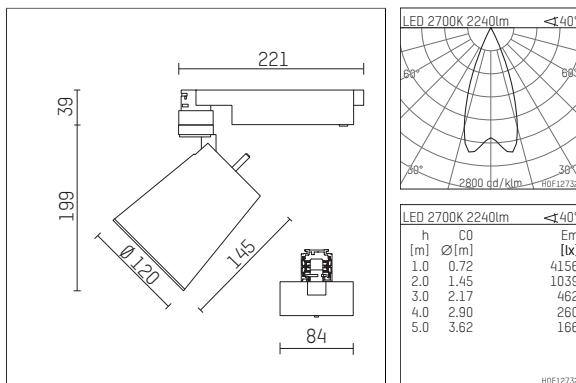

112 372 02 721 D | black

gin.o 3

spotlight

LED COB | 41 W 2700 K

- spotlight gin.o 3
- with 3 circuit DALI adapter
- for Hoffmeister control.x tracks
- circuit selection is possible while adapter is inserted into the track
- passive thermo management
- with LED COB 3000 lm
- colour temperature: 2700 K
- colour rendering index: CRI >90
- L90 / B10 (50.000h)
- SDCM < 2
- net luminous flux: 2240 lm
- total load: 41 W
- luminous efficacy: 54,6 lm/W
- rotationsymmetrical light distribution, flood
- reflector of aluminium, silver anodised
- LED power unit integrated in adapter, electronic (DALI), 220-240 V, 0/50/60 Hz
- amplitude dimming
- dimming range: 100-1 %
- housing of die cast aluminium
- adapter of fibreglass reinforced thermoplastic
- color-, protection- and conversion-filters are available as accessory
- length: 221 mm, width: 84 mm, height: 238 mm
- rotatable 360°, 90° tiltable
- weight: 1,85 kg
- protection rating: IP20
- protection class I
- 5 years Hoffmeister warranty
- Made in Germany
- maximum ambient temperature: 45 ° C
- certificates: manufactured according to DIN VDE 0711 / EN 60598, CE
- colour: black
- 112 372 02 721 D

Additional optional accessory components

description accessory general	dimensions in mm	item number	pic.-No.
soft.shape lens for spotlights gin.o and lo.nely size 3	Ø: 100	105782	01
sculpture lens for spotlights gin.o and lo.nely size 3	Ø: 100	105773	02
prismatic glass for spotlights gin.o and lo.nely size 3	Ø: 100	105775	03
honeycomb louver for spotlights gin.o and lo.nely size 3		105761721	04
soft.spot lens for spotlights gin.o and lo.nely size 3	Ø: 100	105774	01