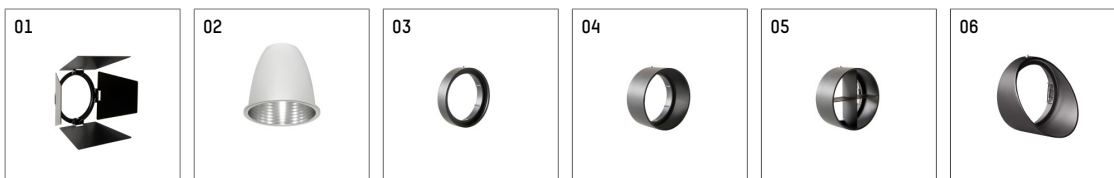

112 372 02 721 D
accessory

Optional accessories

description accessory general	dimensions in mm	item number	pic.-No.
antiglare flaps for spotlights gin.o and lo.nely size 3		105757	01
changable reflector spot for gin.o 3 and directional spotlight SAM		112 370 00 000	02
changable reflector medium for gin.o 3 and directional spotlight SAM		112 371 00 000	02
connection ring suitable for attachment of accessories for spotlights gin.o and lo.nely size 3		105760721	03
tube screen suitable for attachment of accessories for spotlights gin.o and lo.nely size 3		105759721	04
connection tube with cross louver suitable for attachment of accessories for spotlights gin.o and lo.nely size 3		105758721	05
visor suitable for attachment of accessories for spotlights gin.o and lo.nely size 3		105783721	06