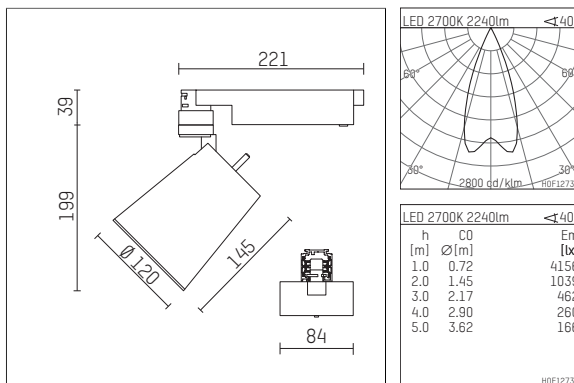

112 372 02 721 | black

gin.o 3

spotlight

LED COB | 41 W 2700 K

- spotlight gin.o 3
- with 3 circuit universal adapter
- for Hoffmeister control.x tracks
- circuit selection is possible while adapter is inserted into the track
- passive thermo management
- with LED COB 3000 lm
- colour temperature: 2700 K
- colour rendering index: CRI >90
- L90 / B10 (50.000h)
- SDCM < 2
- net luminous flux: 2240 lm
- total load: 41 W
- luminous efficacy: 54,6 lm/W
- rotationsymmetrical light distribution, flood
- reflector of aluminium, silver anodised
- LED power unit integrated in adapter, electronic, 220-240 V, 50/60 Hz
- housing of die cast aluminium
- adapter of fibreglass reinforced thermoplastic
- color-, protection- and conversion-filters are available as accessory
- length: 221 mm, width: 84 mm, height: 238 mm
- rotatable 360°, 90° tiltable
- weight: 1,5 kg
- protection rating: IP20
- protection class I
- 5 years Hoffmeister warranty
- Made in Germany
- maximum ambient temperature: 45 °C
- certificates: manufactured according to DIN VDE 0711 / EN 60598, CE
- colour: black
- 112 372 02 721

Additional optional accessory components

description accessory general	dimensions in mm	item number	pic.-No.
soft.shape lens for spotlights gin.o and lo.nely size 3	Ø: 100	105782	01
sculpture lens for spotlights gin.o and lo.nely size 3	Ø: 100	105773	02
prismatic glass for spotlights gin.o and lo.nely size 3	Ø: 100	105775	03
honeycomb louver for spotlights gin.o and lo.nely size 3		105761721	04
soft.spot lens for spotlights gin.o and lo.nely size 3	Ø: 100	105774	01