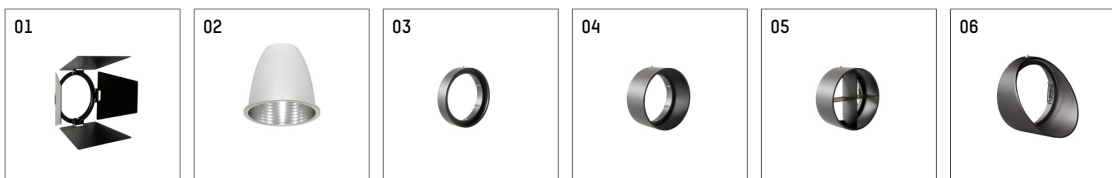

**112 372 02 906 | silver**

gin.o 3  
spotlight  
LED COB | 41 W 2700 K

- spotlight gin.o 3
- with 3 circuit universal adapter
- for Hoffmeister control.x tracks
- circuit selection is possible while adapter is inserted into the track
- passive thermo management
- with LED COB 3000 lm
- colour temperature: 2700 K
- colour rendering index: CRI >90
- L90 / B10 (50.000h)
- SDCM < 2
- net luminous flux: 2240 lm
- total load: 41 W
- luminous efficacy: 54,6 lm/W
- rotationsymmetrical light distribution, flood
- reflector of aluminium, silver anodised
- LED power unit integrated in adapter, electronic, 220-240 V, 50/60 Hz
- housing of die cast aluminium
- adapter of fibreglass reinforced thermoplastic
- color-, protection- and conversion-filters are available as accessory
- length: 221 mm, width: 84 mm, height: 238 mm
- rotatable 360°, 90° tiltable
- weight: 1,5 kg
- protection rating: IP20
- protection class I
- 5 years Hoffmeister warranty
- Made in Germany
- maximum ambient temperature: 45 ° C
- certificates: manufactured according to DIN VDE 0711 / EN 60598, CE
- colour: silver
- 112 372 02 906

### Optional accessories

description accessory general	dimensions in mm	item number	pic.-No.
antiglare flaps for spotlights gin.o and lo.nely size 3		105757	01
changable reflector spot for gin.o 3 and directional spotlight SAM		112 370 00 000	02
changable reflector medium for gin.o 3 and directional spotlight SAM		112 371 00 000	02
connection ring suitable for attachment of accessories for spotlights gin.o and lo.nely size 3		105760906	03
tube screen suitable for attachment of accessories for spotlights gin.o and lo.nely size 3		105759906	04
connection tube with cross louver suitable for attachment of accessories for spotlights gin.o and lo.nely size 3		105758906	05
visor suitable for attachment of accessories for spotlights gin.o and lo.nely size 3		105783906	06