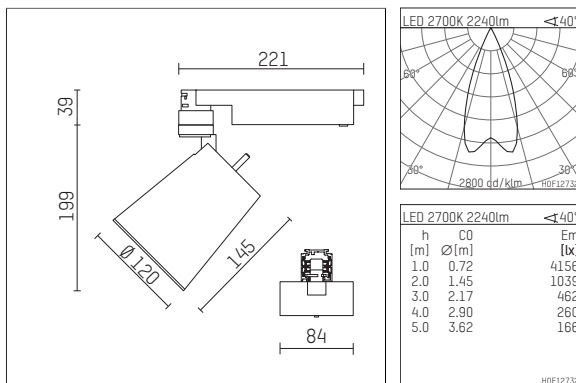

**112 372 02 906 | silver**

gin.o 3  
spotlight  
LED COB | 41 W 2700 K

- spotlight gin.o 3
- with 3 circuit universal adapter
- for Hoffmeister control.x tracks
- circuit selection is possible while adapter is inserted into the track
- passive thermo management
- with LED COB 3000 lm
- colour temperature: 2700 K
- colour rendering index: CRI >90
- L90 / B10 (50.000h)
- SDCM < 2
- net luminous flux: 2240 lm
- total load: 41 W
- luminous efficacy: 54,6 lm/W
- rotationsymmetrical light distribution, flood
- reflector of aluminium, silver anodised
- LED power unit integrated in adapter, electronic, 220-240 V, 50/60 Hz
- housing of die cast aluminium
- adapter of fibreglass reinforced thermoplastic
- color-, protection- and conversion-filters are available as accessory
- length: 221 mm, width: 84 mm, height: 238 mm
- rotatable 360°, 90° tiltable
- weight: 1,5 kg
- protection rating: IP20
- protection class I
- 5 years Hoffmeister warranty
- Made in Germany
- maximum ambient temperature: 45 ° C
- certificates: manufactured according to DIN VDE 0711 / EN 60598, CE
- colour: silver
- 112 372 02 906

### Additional optional accessory components

description accessory general	dimensions in mm	item number	pic.-No.
soft.shape lens for spotlights gin.o and lo.nely size 3	Ø: 100	105782	01
sculpture lens for spotlights gin.o and lo.nely size 3	Ø: 100	105773	02
prismatic glass for spotlights gin.o and lo.nely size 3	Ø: 100	105775	03
honeycomb louver for spotlights gin.o and lo.nely size 3		105761721	04
soft.spot lens for spotlights gin.o and lo.nely size 3	Ø: 100	105774	01