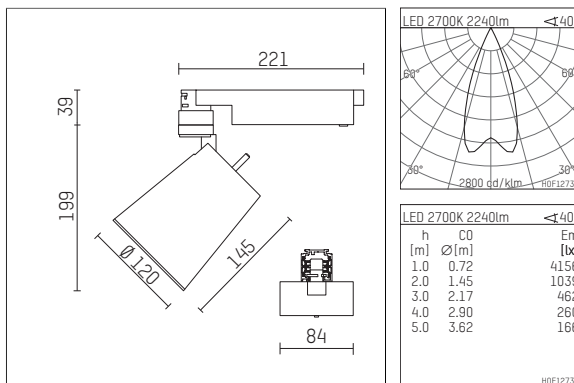

112 372 02 910 D | white

gin.o 3
spotlight
LED COB | 41 W 2700 K

- spotlight gin.o 3
- with 3 circuit DALI adapter
- for Hoffmeister control.x tracks
- circuit selection is possible while adapter is inserted into the track
- passive thermo management
- with LED COB 3000 lm
- colour temperature: 2700 K
- colour rendering index: CRI >90
- L90 / B10 (50.000h)
- SDCM < 2
- net luminous flux: 2240 lm
- total load: 41 W
- luminous efficacy: 54,6 lm/W
- rotationsymmetrical light distribution, flood
- reflector of aluminium, silver anodised
- LED power unit integrated in adapter, electronic (DALI), 220-240 V, 0/50/60 Hz
- amplitude dimming
- dimming range: 100-1 %
- housing of die cast aluminium
- adapter of fibreglass reinforced thermoplastic
- color-, protection- and conversion-filters are available as accessory
- length: 221 mm, width: 84 mm, height: 238 mm
- rotatable 360°, 90° tiltable
- weight: 1,85 kg
- protection rating: IP20
- protection class I
- 5 years Hoffmeister warranty
- Made in Germany
- maximum ambient temperature: 45 ° C
- certificates: manufactured according to DIN VDE 0711 / EN 60598, CE
- colour: white (RAL9016)
- 112 372 02 910 D

Additional optional accessory components

description accessory general	dimensions in mm	item number	pic.-No.
soft.shape lens for spotlights gin.o and lo.nely size 3	Ø: 100	105782	01
sculpture lens for spotlights gin.o and lo.nely size 3	Ø: 100	105773	02
prismatic glass for spotlights gin.o and lo.nely size 3	Ø: 100	105775	03
honeycomb louver for spotlights gin.o and lo.nely size 3		105761721	04
soft.spot lens for spotlights gin.o and lo.nely size 3	Ø: 100	105774	01