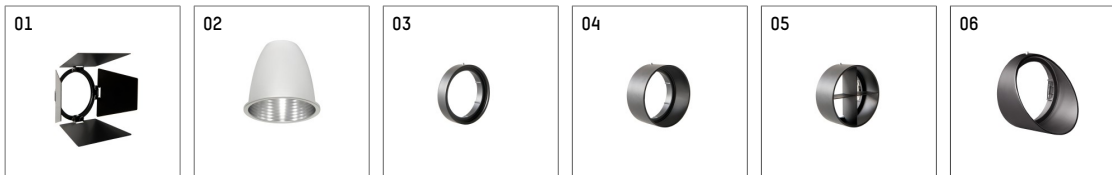

112 372 02 910 | white

gin.o 3
spotlight
LED COB | 41 W 2700 K

- spotlight gin.o 3
- with 3 circuit universal adapter
- for Hoffmeister control.x tracks
- circuit selection is possible while adapter is inserted into the track
- passive thermo management
- with LED COB 3000 lm
- colour temperature: 2700 K
- colour rendering index: CRI >90
- L90 / B10 (50.000h)
- SDCM < 2
- net luminous flux: 2240 lm
- total load: 41 W
- luminous efficacy: 54,6 lm/W
- rotationsymmetrical light distribution, flood
- reflector of aluminium, silver anodised
- LED power unit integrated in adapter, electronic, 220-240 V, 50/60 Hz
- housing of die cast aluminium
- adapter of fibreglass reinforced thermoplastic
- color-, protection- and conversion-filters are available as accessory
- length: 221 mm, width: 84 mm, height: 238 mm
- rotatable 360°, 90° tiltable
- weight: 1,5 kg
- protection rating: IP20
- protection class I
- 5 years Hoffmeister warranty
- Made in Germany
- maximum ambient temperature: 45 °C
- certificates: manufactured according to DIN VDE 0711 / EN 60598, CE
- colour: white (RAL9016)
- 112 372 02 910

- Overview of accessories on the following page / s

112 372 02 910

accessory

Optional accessories

description accessory general	dimensions in mm	item number	pic.-No.
antiglare flaps for spotlights gin.o and lo.nely size 3		105757	01
changable reflector spot for gin.o 3 and directional spotlight SAM		112 370 00 000	02
changable reflector medium for gin.o 3 and directional spotlight SAM		112 371 00 000	02
connection ring suitable for attachment of accessories for spotlights gin.o and lo.nely size 3		105760910	03
tube screen suitable for attachment of accessories for spotlights gin.o and lo.nely size 3		105759910	04
connection tube with cross louver suitable for attachment of accessories for spotlights gin.o and lo.nely size 3		105758910	05
visor suitable for attachment of accessories for spotlights gin.o and lo.nely size 3		105783910	06