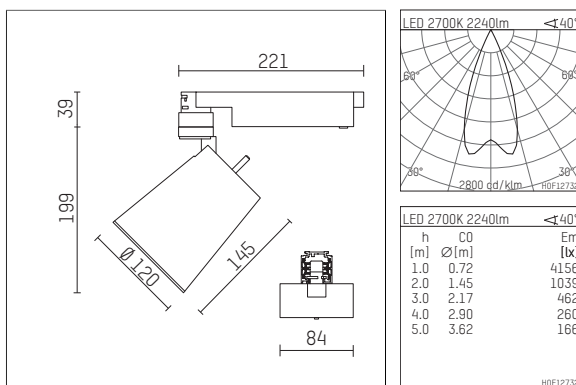

112 372 02 910 | white

gin.o 3
spotlight
LED COB | 41 W 2700 K

- spotlight gin.o 3
- with 3 circuit universal adapter
- for Hoffmeister control.x tracks
- circuit selection is possible while adapter is inserted into the track
- passive thermo management
- with LED COB 3000 lm
- colour temperature: 2700 K
- colour rendering index: CRI >90
- L90 / B10 (50.000h)
- SDCM < 2
- net luminous flux: 2240 lm
- total load: 41 W
- luminous efficacy: 54,6 lm/W
- rotationsymmetrical light distribution, flood
- reflector of aluminium, silver anodised
- LED power unit integrated in adapter, electronic, 220-240 V, 50/60 Hz
- housing of die cast aluminium
- adapter of fibreglass reinforced thermoplastic
- color-, protection- and conversion-filters are available as accessory
- length: 221 mm, width: 84 mm, height: 238 mm
- rotatable 360°, 90° tiltable
- weight: 1,5 kg
- protection rating: IP20
- protection class I
- 5 years Hoffmeister warranty
- Made in Germany
- maximum ambient temperature: 45 °C
- certificates: manufactured according to DIN VDE 0711 / EN 60598, CE
- colour: white (RAL9016)
- 112 372 02 910

Additional optional accessory components

description accessory general	dimensions in mm	item number	pic.-No.
soft.shape lens for spotlights gin.o and lo.nely size 3	Ø: 100	105782	01
sculpture lens for spotlights gin.o and lo.nely size 3	Ø: 100	105773	02
prismatic glass for spotlights gin.o and lo.nely size 3	Ø: 100	105775	03
honeycomb louver for spotlights gin.o and lo.nely size 3		105761721	04
soft.spot lens for spotlights gin.o and lo.nely size 3	Ø: 100	105774	01