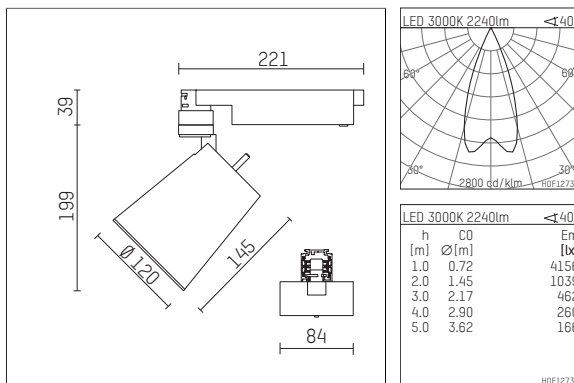

112 372 03 721 D | black

gin.o 3
spotlight
LED COB | 26 W 3000 K

- spotlight gin.o 3
- with 3 circuit DALI adapter
- for Hoffmeister control.x tracks
- circuit selection is possible while adapter is inserted into the track
- passive thermo management
- with LED COB 3000 lm
- colour temperature: 3000 K
- colour rendering index: CRI >90
- L90 / B10 (50.000h)
- SDCM < 2
- net luminous flux: 2240 lm
- total load: 26 W
- luminous efficacy: 86,2 lm/W
- rotationsymmetrical light distribution, flood
- reflector of aluminium, silver anodised
- LED power unit integrated in adapter, electronic (DALI), 220-240 V, 0/50/60 Hz
- amplitude dimming
- dimming range: 100-1 %
- housing of die cast aluminium
- adapter of fibreglass reinforced thermoplastic
- color-, protection- and conversion-filters are available as accessory
- length: 221 mm, width: 84 mm, height: 238 mm
- rotatable 360°, 90° tiltable
- weight: 1,85 kg
- protection rating: IP20
- protection class I
- 5 years Hoffmeister warranty
- Made in Germany
- maximum ambient temperature: 45 ° C
- certificates: manufactured according to DIN VDE 0711 / EN 60598, CE
- colour: black
- 112 372 03 721 D

Additional optional accessory components

description accessory general	dimensions in mm	item number	pic.-No.
soft.shape lens for spotlights gin.o and lo.nely size 3	Ø: 100	105782	01
sculpture lens for spotlights gin.o and lo.nely size 3	Ø: 100	105773	02
prismatic glass for spotlights gin.o and lo.nely size 3	Ø: 100	105775	03
honeycomb louver for spotlights gin.o and lo.nely size 3		105761721	04
soft.spot lens for spotlights gin.o and lo.nely size 3	Ø: 100	105774	01