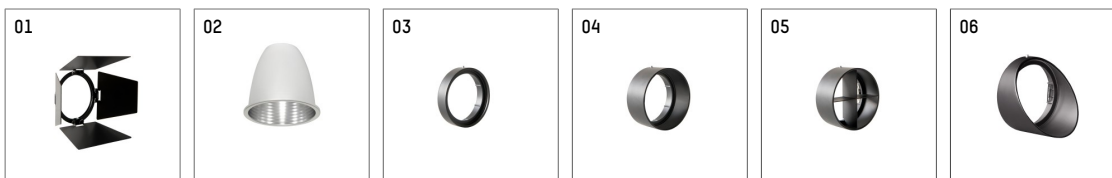

112 372 03 721 D
accessory

Optional accessories

description accessory general	dimensions in mm	item number	pic.-No.
antiglare flaps for spotlights gin.o and lo.nely size 3		105757	01
changable reflector spot for gin.o 3 and directional spotlight SAM		112 370 00 000	02
changable reflector medium for gin.o 3 and directional spotlight SAM		112 371 00 000	02
connection ring suitable for attachment of accessories for spotlights gin.o and lo.nely size 3		105760721	03
tube screen suitable for attachment of accessories for spotlights gin.o and lo.nely size 3		105759721	04
connection tube with cross louver suitable for attachment of accessories for spotlights gin.o and lo.nely size 3		105758721	05
visor suitable for attachment of accessories for spotlights gin.o and lo.nely size 3		105783721	06