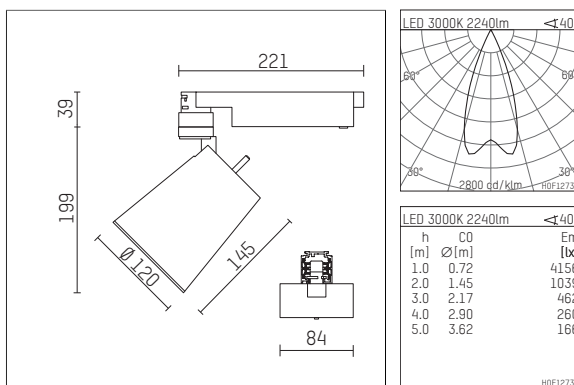

112 372 03 721 | black

gin.o 3

spotlight

LED COB | 26 W 3000 K

- spotlight gin.o 3
- with 3 circuit universal adapter
- for Hoffmeister control.x tracks
- circuit selection is possible while adapter is inserted into the track
- passive thermo management
- with LED COB 3000 lm
- colour temperature: 3000 K
- colour rendering index: CRI >90
- L90 / B10 (50.000h)
- SDCM < 2
- net luminous flux: 2240 lm
- total load: 26 W
- luminous efficacy: 86,2 lm/W
- rotationsymmetrical light distribution, flood
- reflector of aluminium, silver anodised
- LED power unit integrated in adapter, electronic, 220-240 V, 50/60 Hz
- housing of die cast aluminium
- adapter of fibreglass reinforced thermoplastic
- color-, protection- and conversion-filters are available as accessory
- length: 221 mm, width: 84 mm, height: 238 mm
- rotatable 360°, 90° tiltable
- weight: 1,5 kg
- protection rating: IP20
- protection class I
- 5 years Hoffmeister warranty
- Made in Germany
- maximum ambient temperature: 45 ° C
- certificates: manufactured according to DIN VDE 0711 / EN 60598, CE
- colour: black
- 112 372 03 721

### Additional optional accessory components

description accessory general	dimensions in mm	item number	pic.-No.
soft.shape lens for spotlights gin.o and lo.nely size 3	Ø: 100	105782	01
sculpture lens for spotlights gin.o and lo.nely size 3	Ø: 100	105773	02
prismatic glass for spotlights gin.o and lo.nely size 3	Ø: 100	105775	03
honeycomb louver for spotlights gin.o and lo.nely size 3		105761721	04
soft.spot lens for spotlights gin.o and lo.nely size 3	Ø: 100	105774	01