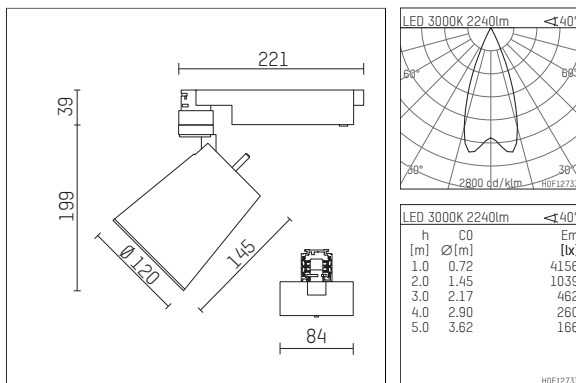

112 372 03 906 D | silver

gin.o 3
spotlight
LED COB | 26 W 3000 K

- spotlight gin.o 3
- with 3 circuit DALI adapter
- for Hoffmeister control.x tracks
- circuit selection is possible while adapter is inserted into the track
- passive thermo management
- with LED COB 3000 lm
- colour temperature: 3000 K
- colour rendering index: CRI >90
- L90 / B10 (50.000h)
- SDCM < 2
- net luminous flux: 2240 lm
- total load: 26 W
- luminous efficacy: 86,2 lm/W
- rotationsymmetrical light distribution, flood
- reflector of aluminium, silver anodised
- LED power unit integrated in adapter, electronic (DALI), 220-240 V, 0/50/60 Hz
- amplitude dimming
- dimming range: 100-1 %
- housing of die cast aluminium
- adapter of fibreglass reinforced thermoplastic
- color-, protection- and conversion-filters are available as accessory
- length: 221 mm, width: 84 mm, height: 238 mm
- rotatable 360°, 90° tiltable
- weight: 1,85 kg
- protection rating: IP20
- protection class I
- 5 years Hoffmeister warranty
- Made in Germany
- maximum ambient temperature: 45 ° C
- certificates: manufactured according to DIN VDE 0711 / EN 60598, CE
- colour: silver
- 112 372 03 906 D

Additional optional accessory components

description accessory general	dimensions in mm	item number	pic.-No.
soft.shape lens for spotlights gin.o and lo.nely size 3	Ø: 100	105782	01
sculpture lens for spotlights gin.o and lo.nely size 3	Ø: 100	105773	02
prismatic glass for spotlights gin.o and lo.nely size 3	Ø: 100	105775	03
honeycomb louver for spotlights gin.o and lo.nely size 3		105761721	04
soft.spot lens for spotlights gin.o and lo.nely size 3	Ø: 100	105774	01