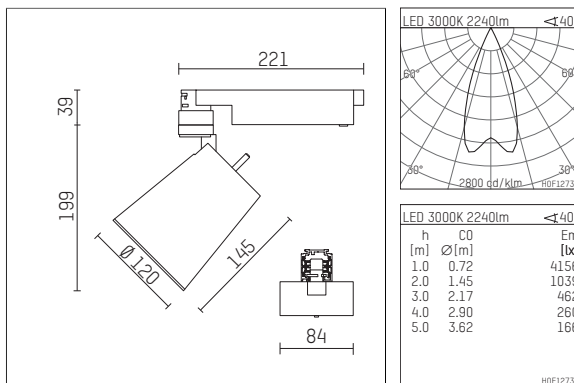

112 372 03 906 | silver

gin.o 3
spotlight
LED COB | 26 W 3000 K

- spotlight gin.o 3
- with 3 circuit universal adapter
- for Hoffmeister control.x tracks
- circuit selection is possible while adapter is inserted into the track
- passive thermo management
- with LED COB 3000 lm
- colour temperature: 3000 K
- colour rendering index: CRI >90
- L90 / B10 (50.000h)
- SDCM < 2
- net luminous flux: 2240 lm
- total load: 26 W
- luminous efficacy: 86,2 lm/W
- rotationsymmetrical light distribution, flood
- reflector of aluminium, silver anodised
- LED power unit integrated in adapter, electronic, 220-240 V, 50/60 Hz
- housing of die cast aluminium
- adapter of fibreglass reinforced thermoplastic
- color-, protection- and conversion-filters are available as accessory
- length: 221 mm, width: 84 mm, height: 238 mm
- rotatable 360°, 90° tiltable
- weight: 1,5 kg
- protection rating: IP20
- protection class I
- 5 years Hoffmeister warranty
- Made in Germany
- maximum ambient temperature: 45 °C
- certificates: manufactured according to DIN VDE 0711 / EN 60598, CE
- colour: silver
- 112 372 03 906

Additional optional accessory components

description accessory general	dimensions in mm	item number	pic.-No.
soft.shape lens for spotlights gin.o and lo.nely size 3	Ø: 100	105782	01
sculpture lens for spotlights gin.o and lo.nely size 3	Ø: 100	105773	02
prismatic glass for spotlights gin.o and lo.nely size 3	Ø: 100	105775	03
honeycomb louver for spotlights gin.o and lo.nely size 3		105761721	04
soft.spot lens for spotlights gin.o and lo.nely size 3	Ø: 100	105774	01