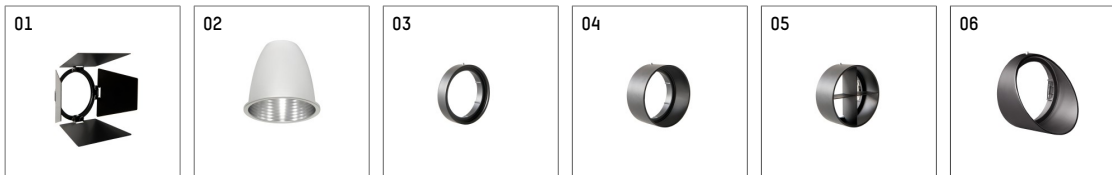

112 372 03 906 | silver

gin.o 3
spotlight
LED COB | 26 W 3000 K

- spotlight gin.o 3
- with 3 circuit universal adapter
- for Hoffmeister control.x tracks
- circuit selection is possible while adapter is inserted into the track
- passive thermo management
- with LED COB 3000 lm
- colour temperature: 3000 K
- colour rendering index: CRI >90
- L90 / B10 (50.000h)
- SDCM < 2
- net luminous flux: 2240 lm
- total load: 26 W
- luminous efficacy: 86,2 lm/W
- rotationsymmetrical light distribution, flood
- reflector of aluminium, silver anodised
- LED power unit integrated in adapter, electronic, 220-240 V, 50/60 Hz
- housing of die cast aluminium
- adapter of fibreglass reinforced thermoplastic
- color-, protection- and conversion-filters are available as accessory
- length: 221 mm, width: 84 mm, height: 238 mm
- rotatable 360°, 90° tiltable
- weight: 1,5 kg
- protection rating: IP20
- protection class I
- 5 years Hoffmeister warranty
- Made in Germany
- maximum ambient temperature: 45 °C
- certificates: manufactured according to DIN VDE 0711 / EN 60598, CE
- colour: silver
- 112 372 03 906

- Overview of accessories on the following page / s

112 372 03 906

accessory

Optional accessories

description accessory general	dimensions in mm	item number	pic.-No.
antiglare flaps for spotlights gin.o and lo.nely size 3		105757	01
changable reflector spot for gin.o 3 and directional spotlight SAM		112 370 00 000	02
changable reflector medium for gin.o 3 and directional spotlight SAM		112 371 00 000	02
connection ring suitable for attachment of accessories for spotlights gin.o and lo.nely size 3		105760906	03
tube screen suitable for attachment of accessories for spotlights gin.o and lo.nely size 3		105759906	04
connection tube with cross louver suitable for attachment of accessories for spotlights gin.o and lo.nely size 3		105758906	05
visor suitable for attachment of accessories for spotlights gin.o and lo.nely size 3		105783906	06