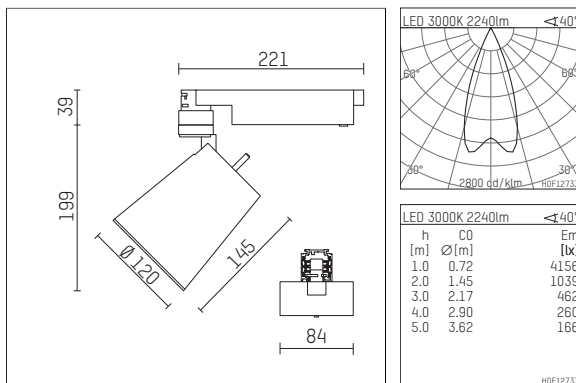

**112 372 03 910 D | white**

gin.o 3

spotlight

LED COB | 26 W 3000 K

- spotlight gin.o 3
- with 3 circuit DALI adapter
- for Hoffmeister control.x tracks
- circuit selection is possible while adapter is inserted into the track
- passive thermo management
- with LED COB 3000 lm
- colour temperature: 3000 K
- colour rendering index: CRI >90
- L90 / B10 (50.000h)
- SDCM < 2
- net luminous flux: 2240 lm
- total load: 26 W
- luminous efficacy: 86,2 lm/W
- rotationsymmetrical light distribution, flood
- reflector of aluminium, silver anodised
- LED power unit integrated in adapter, electronic (DALI), 220-240 V, 0/50/60 Hz
- amplitude dimming
- dimming range: 100-1 %
- housing of die cast aluminium
- adapter of fibreglass reinforced thermoplastic
- color-, protection- and conversion-filters are available as accessory
- length: 221 mm, width: 84 mm, height: 238 mm
- rotatable 360°, 90° tiltable
- weight: 1,85 kg
- protection rating: IP20
- protection class I
- 5 years Hoffmeister warranty
- Made in Germany
- maximum ambient temperature: 45 ° C
- certificates: manufactured according to DIN VDE 0711 / EN 60598, CE
- colour: white (RAL9016)
- 112 372 03 910 D

### Additional optional accessory components

description accessory general	dimensions in mm	item number	pic.-No.
soft.shape lens for spotlights gin.o and lo.nely size 3	Ø: 100	105782	01
sculpture lens for spotlights gin.o and lo.nely size 3	Ø: 100	105773	02
prismatic glass for spotlights gin.o and lo.nely size 3	Ø: 100	105775	03
honeycomb louver for spotlights gin.o and lo.nely size 3		105761721	04
soft.spot lens for spotlights gin.o and lo.nely size 3	Ø: 100	105774	01