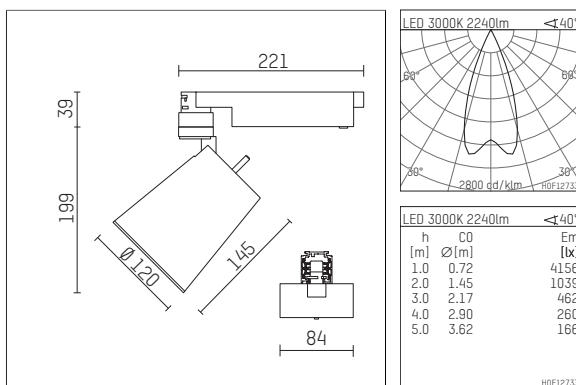

112 372 03 910 | white

gin.o 3
spotlight
LED COB | 26 W 3000 K

- spotlight gin.o 3
- with 3 circuit universal adapter
- for Hoffmeister control.x tracks
- circuit selection is possible while adapter is inserted into the track
- passive thermo management
- with LED COB 3000 lm
- colour temperature: 3000 K
- colour rendering index: CRI >90
- L90 / B10 (50.000h)
- SDCM < 2
- net luminous flux: 2240 lm
- total load: 26 W
- luminous efficacy: 86,2 lm/W
- rotationsymmetrical light distribution, flood
- reflector of aluminium, silver anodised
- LED power unit integrated in adapter, electronic, 220-240 V, 50/60 Hz
- housing of die cast aluminium
- adapter of fibreglass reinforced thermoplastic
- color-, protection- and conversion-filters are available as accessory
- length: 221 mm, width: 84 mm, height: 238 mm
- rotatable 360°, 90° tiltable
- weight: 1,5 kg
- protection rating: IP20
- protection class I
- 5 years Hoffmeister warranty
- Made in Germany
- maximum ambient temperature: 45 °C
- certificates: manufactured according to DIN VDE 0711 / EN 60598, CE
- colour: white (RAL9016)
- 112 372 03 910

Additional optional accessory components

description accessory general	dimensions in mm	item number	pic.-No.
soft.shape lens for spotlights gin.o and lo.nely size 3	Ø: 100	105782	01
sculpture lens for spotlights gin.o and lo.nely size 3	Ø: 100	105773	02
prismatic glass for spotlights gin.o and lo.nely size 3	Ø: 100	105775	03
honeycomb louver for spotlights gin.o and lo.nely size 3		105761721	04
soft.spot lens for spotlights gin.o and lo.nely size 3	Ø: 100	105774	01