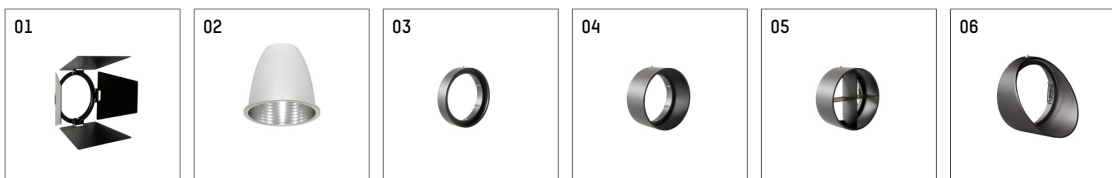

112 372 03 910 | white

gin.o 3
spotlight
LED COB | 26 W 3000 K

- spotlight gin.o 3
- with 3 circuit universal adapter
- for Hoffmeister control.x tracks
- circuit selection is possible while adapter is inserted into the track
- passive thermo management
- with LED COB 3000 lm
- colour temperature: 3000 K
- colour rendering index: CRI >90
- L90 / B10 (50.000h)
- SDCM < 2
- net luminous flux: 2240 lm
- total load: 26 W
- luminous efficacy: 86,2 lm/W
- rotationsymmetrical light distribution, flood
- reflector of aluminium, silver anodised
- LED power unit integrated in adapter, electronic, 220-240 V, 50/60 Hz
- housing of die cast aluminium
- adapter of fibreglass reinforced thermoplastic
- color-, protection- and conversion-filters are available as accessory
- length: 221 mm, width: 84 mm, height: 238 mm
- rotatable 360°, 90° tiltable
- weight: 1,5 kg
- protection rating: IP20
- protection class I
- 5 years Hoffmeister warranty
- Made in Germany
- maximum ambient temperature: 45 °C
- certificates: manufactured according to DIN VDE 0711 / EN 60598, CE
- colour: white (RAL9016)
- 112 372 03 910

- Overview of accessories on the following page / s

112 372 03 910

accessory

Optional accessories

description accessory general	dimensions in mm	item number	pic.-No.
antiglare flaps for spotlights gin.o and lo.nely size 3		105757	01
changable reflector spot for gin.o 3 and directional spotlight SAM		112 370 00 000	02
changable reflector medium for gin.o 3 and directional spotlight SAM		112 371 00 000	02
connection ring suitable for attachment of accessories for spotlights gin.o and lo.nely size 3		105760910	03
tube screen suitable for attachment of accessories for spotlights gin.o and lo.nely size 3		105759910	04
connection tube with cross louver suitable for attachment of accessories for spotlights gin.o and lo.nely size 3		105758910	05
visor suitable for attachment of accessories for spotlights gin.o and lo.nely size 3		105783910	06