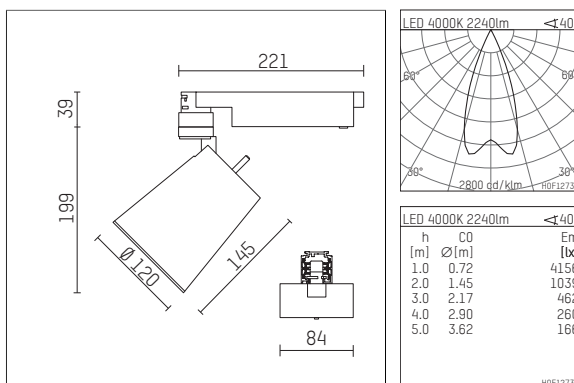

112 372 04 721 D | black

gin.o 3

spotlight

LED COB | 26 W 4000 K

- spotlight gin.o 3
- with 3 circuit DALI adapter
- for Hoffmeister control.x tracks
- circuit selection is possible while adapter is inserted into the track
- passive thermo management
- with LED COB 3000 lm
- colour temperature: 4000 K
- colour rendering index: CRI >90
- L90 / B10 (50.000h)
- SDCM < 2
- net luminous flux: 2240 lm
- total load: 26 W
- luminous efficacy: 86,2 lm/W
- rotationsymmetrical light distribution, flood
- reflector of aluminium, silver anodised
- LED power unit integrated in adapter, electronic (DALI), 220-240 V, 0/50/60 Hz
- amplitude dimming
- dimming range: 100-1 %
- housing of die cast aluminium
- adapter of fibreglass reinforced thermoplastic
- color-, protection- and conversion-filters are available as accessory
- length: 221 mm, width: 84 mm, height: 238 mm
- rotatable 360°, 90° tiltable
- weight: 1,85 kg
- protection rating: IP20
- protection class I
- 5 years Hoffmeister warranty
- Made in Germany
- maximum ambient temperature: 45 ° C
- certificates: manufactured according to DIN VDE 0711 / EN 60598, CE
- colour: black
- 112 372 04 721 D

Additional optional accessory components

description accessory general	dimensions in mm	item number	pic.-No.
soft.shape lens for spotlights gin.o and lo.nely size 3	Ø: 100	105782	01
sculpture lens for spotlights gin.o and lo.nely size 3	Ø: 100	105773	02
prismatic glass for spotlights gin.o and lo.nely size 3	Ø: 100	105775	03
honeycomb louver for spotlights gin.o and lo.nely size 3		105761721	04
soft.spot lens for spotlights gin.o and lo.nely size 3	Ø: 100	105774	01