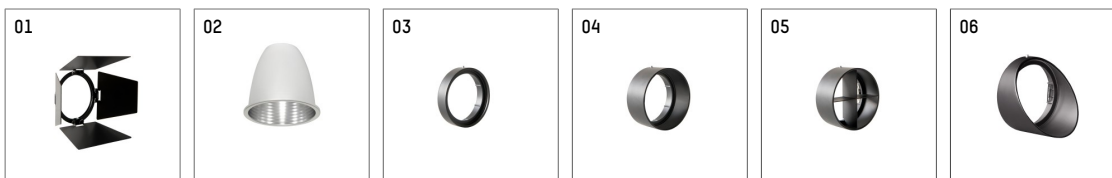

112 372 04 721 D
accessory

Optional accessories

description accessory general	dimensions in mm	item number	pic.-No.
antiglare flaps for spotlights gin.o and lo.nely size 3		105757	01
changable reflector spot for gin.o 3 and directional spotlight SAM		112 370 00 000	02
changable reflector medium for gin.o 3 and directional spotlight SAM		112 371 00 000	02
connection ring suitable for attachment of accessories for spotlights gin.o and lo.nely size 3		105760721	03
tube screen suitable for attachment of accessories for spotlights gin.o and lo.nely size 3		105759721	04
connection tube with cross louver suitable for attachment of accessories for spotlights gin.o and lo.nely size 3		105758721	05
visor suitable for attachment of accessories for spotlights gin.o and lo.nely size 3		105783721	06