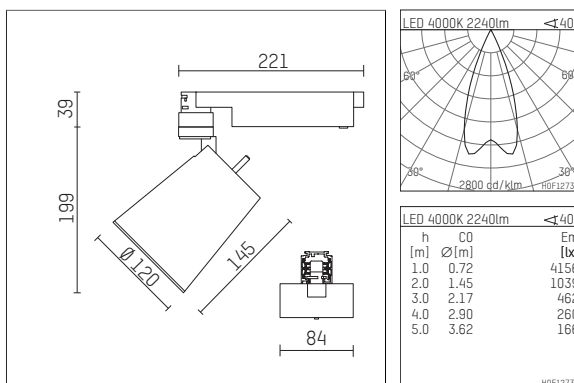

**112 372 04 721 | black**

gin.o 3

spotlight

LED COB | 26 W 4000 K

- spotlight gin.o 3
- with 3 circuit universal adapter
- for Hoffmeister control.x tracks
- circuit selection is possible while adapter is inserted into the track
- passive thermo management
- with LED COB 3000 lm
- colour temperature: 4000 K
- colour rendering index: CRI >90
- L90 / B10 (50.000h)
- SDCM < 2
- net luminous flux: 2240 lm
- total load: 26 W
- luminous efficacy: 86,2 lm/W
- rotationsymmetrical light distribution, flood
- reflector of aluminium, silver anodised
- LED power unit integrated in adapter, electronic, 220-240 V, 50/60 Hz
- housing of die cast aluminium
- adapter of fibreglass reinforced thermoplastic
- color-, protection- and conversion-filters are available as accessory
- length: 221 mm, width: 84 mm, height: 238 mm
- rotatable 360°, 90° tiltable
- weight: 1,5 kg
- protection rating: IP20
- protection class I
- 5 years Hoffmeister warranty
- Made in Germany
- maximum ambient temperature: 45 °C
- certificates: manufactured according to DIN VDE 0711 / EN 60598, CE
- colour: black
- 112 372 04 721

### Additional optional accessory components

description accessory general	dimensions in mm	item number	pic.-No.
soft.shape lens for spotlights gin.o and lo.nely size 3	Ø: 100	105782	01
sculpture lens for spotlights gin.o and lo.nely size 3	Ø: 100	105773	02
prismatic glass for spotlights gin.o and lo.nely size 3	Ø: 100	105775	03
honeycomb louver for spotlights gin.o and lo.nely size 3		105761721	04
soft.spot lens for spotlights gin.o and lo.nely size 3	Ø: 100	105774	01