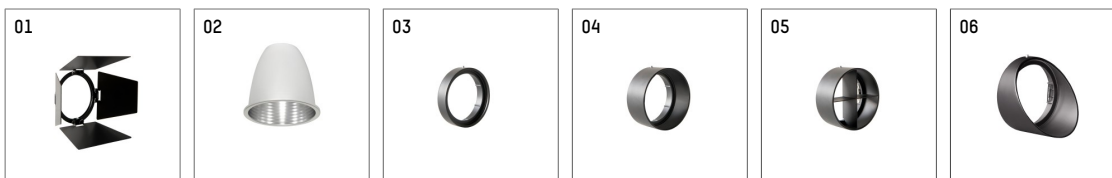

112 372 04 906 D

accessory

Optional accessories

description accessory general	dimensions in mm	item number	pic.-No.
antiglare flaps for spotlights gin.o and lo.nely size 3		105757	01
changable reflector spot for gin.o 3 and directional spotlight SAM		112 370 00 000	02
changable reflector medium for gin.o 3 and directional spotlight SAM		112 371 00 000	02
connection ring suitable for attachment of accessories for spotlights gin.o and lo.nely size 3		105760906	03
tube screen suitable for attachment of accessories for spotlights gin.o and lo.nely size 3		105759906	04
connection tube with cross louver suitable for attachment of accessories for spotlights gin.o and lo.nely size 3		105758906	05
visor suitable for attachment of accessories for spotlights gin.o and lo.nely size 3		105783906	06