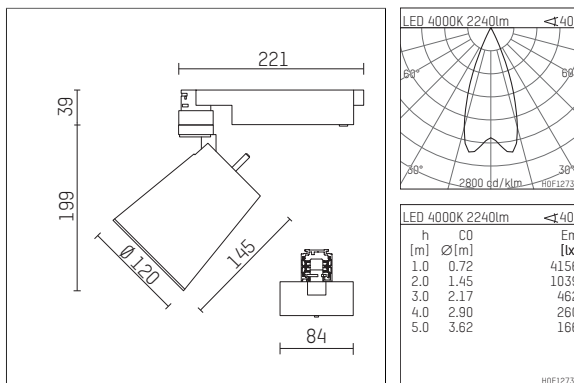

112 372 04 906 D | silver

gin.o 3
spotlight
LED COB | 26 W 4000 K

- spotlight gin.o 3
- with 3 circuit DALI adapter
- for Hoffmeister control.x tracks
- circuit selection is possible while adapter is inserted into the track
- passive thermo management
- with LED COB 3000 lm
- colour temperature: 4000 K
- colour rendering index: CRI >90
- L90 / B10 (50.000h)
- SDCM < 2
- net luminous flux: 2240 lm
- total load: 26 W
- luminous efficacy: 86,2 lm/W
- rotationsymmetrical light distribution, flood
- reflector of aluminium, silver anodised
- LED power unit integrated in adapter, electronic (DALI), 220-240 V, 0/50/60 Hz
- amplitude dimming
- dimming range: 100-1 %
- housing of die cast aluminium
- adapter of fibreglass reinforced thermoplastic
- color-, protection- and conversion-filters are available as accessory
- length: 221 mm, width: 84 mm, height: 238 mm
- rotatable 360°, 90° tiltable
- weight: 1,85 kg
- protection rating: IP20
- protection class I
- 5 years Hoffmeister warranty
- Made in Germany
- maximum ambient temperature: 45 ° C
- certificates: manufactured according to DIN VDE 0711 / EN 60598, CE
- colour: silver
- 112 372 04 906 D

Additional optional accessory components

description accessory general	dimensions in mm	item number	pic.-No.
soft.shape lens for spotlights gin.o and lo.nely size 3	Ø: 100	105782	01
sculpture lens for spotlights gin.o and lo.nely size 3	Ø: 100	105773	02
prismatic glass for spotlights gin.o and lo.nely size 3	Ø: 100	105775	03
honeycomb louver for spotlights gin.o and lo.nely size 3		105761721	04
soft.spot lens for spotlights gin.o and lo.nely size 3	Ø: 100	105774	01