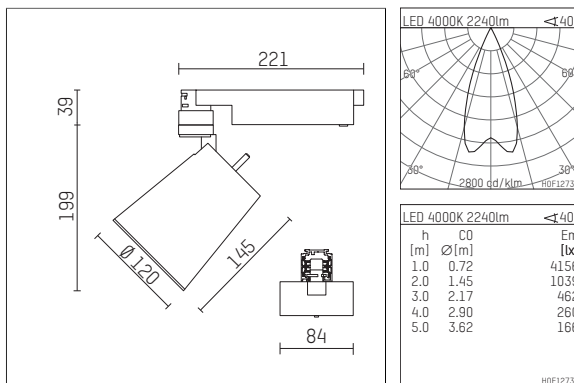

**112 372 04 906 | silver**

gin.o 3  
spotlight  
LED COB | 26 W 4000 K

- spotlight gin.o 3
- with 3 circuit universal adapter
- for Hoffmeister control.x tracks
- circuit selection is possible while adapter is inserted into the track
- passive thermo management
- with LED COB 3000 lm
- colour temperature: 4000 K
- colour rendering index: CRI >90
- L90 / B10 (50.000h)
- SDCM < 2
- net luminous flux: 2240 lm
- total load: 26 W
- luminous efficacy: 86,2 lm/W
- rotationsymmetrical light distribution, flood
- reflector of aluminium, silver anodised
- LED power unit integrated in adapter, electronic, 220-240 V, 50/60 Hz
- housing of die cast aluminium
- adapter of fibreglass reinforced thermoplastic
- color-, protection- and conversion-filters are available as accessory
- length: 221 mm, width: 84 mm, height: 238 mm
- rotatable 360°, 90° tiltable
- weight: 1,5 kg
- protection rating: IP20
- protection class I
- 5 years Hoffmeister warranty
- Made in Germany
- maximum ambient temperature: 45 °C
- certificates: manufactured according to DIN VDE 0711 / EN 60598, CE
- colour: silver
- 112 372 04 906

### Additional optional accessory components

description accessory general	dimensions in mm	item number	pic.-No.
soft.shape lens for spotlights gin.o and lo.nely size 3	Ø: 100	105782	01
sculpture lens for spotlights gin.o and lo.nely size 3	Ø: 100	105773	02
prismatic glass for spotlights gin.o and lo.nely size 3	Ø: 100	105775	03
honeycomb louver for spotlights gin.o and lo.nely size 3		105761721	04
soft.spot lens for spotlights gin.o and lo.nely size 3	Ø: 100	105774	01