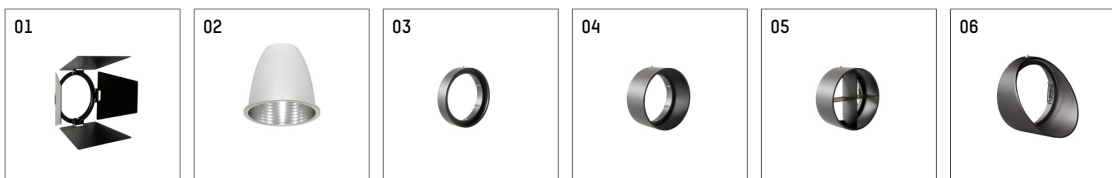

**112 372 04 906 | silver**

gin.o 3  
spotlight  
LED COB | 26 W 4000 K

- spotlight gin.o 3
- with 3 circuit universal adapter
- for Hoffmeister control.x tracks
- circuit selection is possible while adapter is inserted into the track
- passive thermo management
- with LED COB 3000 lm
- colour temperature: 4000 K
- colour rendering index: CRI >90
- L90 / B10 (50.000h)
- SDCM < 2
- net luminous flux: 2240 lm
- total load: 26 W
- luminous efficacy: 86,2 lm/W
- rotationsymmetrical light distribution, flood
- reflector of aluminium, silver anodised
- LED power unit integrated in adapter, electronic, 220-240 V, 50/60 Hz
- housing of die cast aluminium
- adapter of fibreglass reinforced thermoplastic
- color-, protection- and conversion-filters are available as accessory
- length: 221 mm, width: 84 mm, height: 238 mm
- rotatable 360°, 90° tiltable
- weight: 1,5 kg
- protection rating: IP20
- protection class I
- 5 years Hoffmeister warranty
- Made in Germany
- maximum ambient temperature: 45 °C
- certificates: manufactured according to DIN VDE 0711 / EN 60598, CE
- colour: silver
- 112 372 04 906

### Optional accessories

description accessory general	dimensions in mm	item number	pic.-No.
antiglare flaps for spotlights gin.o and lo.nely size 3		105757	01
changable reflector spot for gin.o 3 and directional spotlight SAM		112 370 00 000	02
changable reflector medium for gin.o 3 and directional spotlight SAM		112 371 00 000	02
connection ring suitable for attachment of accessories for spotlights gin.o and lo.nely size 3		105760906	03
tube screen suitable for attachment of accessories for spotlights gin.o and lo.nely size 3		105759906	04
connection tube with cross louver suitable for attachment of accessories for spotlights gin.o and lo.nely size 3		105758906	05
visor suitable for attachment of accessories for spotlights gin.o and lo.nely size 3		105783906	06