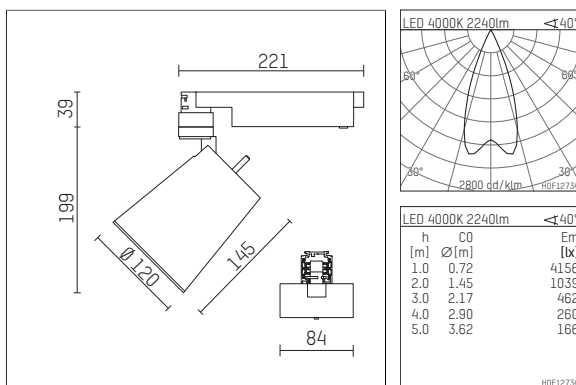

112 372 04 910 D | white

gin.o 3

spotlight

LED COB | 26 W 4000 K

- spotlight gin.o 3
- with 3 circuit DALI adapter
- for Hoffmeister control.x tracks
- circuit selection is possible while adapter is inserted into the track
- passive thermo management
- with LED COB 3000 lm
- colour temperature: 4000 K
- colour rendering index: CRI >90
- L90 / B10 (50.000h)
- SDCM < 2
- net luminous flux: 2240 lm
- total load: 26 W
- luminous efficacy: 86,2 lm/W
- rotationsymmetrical light distribution, flood
- reflector of aluminium, silver anodised
- LED power unit integrated in adapter, electronic (DALI), 220-240 V, 0/50/60 Hz
- amplitude dimming
- dimming range: 100-1 %
- housing of die cast aluminium
- adapter of fibreglass reinforced thermoplastic
- color-, protection- and conversion-filters are available as accessory
- length: 221 mm, width: 84 mm, height: 238 mm
- rotatable 360°, 90° tiltable
- weight: 1,85 kg
- protection rating: IP20
- protection class I
- 5 years Hoffmeister warranty
- Made in Germany
- maximum ambient temperature: 45 ° C
- certificates: manufactured according to DIN VDE 0711 / EN 60598, CE
- colour: white (RAL9016)
- 112 372 04 910 D

Additional optional accessory components

description accessory general	dimensions in mm	item number	pic.-No.
soft.shape lens for spotlights gin.o and lo.nely size 3	Ø: 100	105782	01
sculpture lens for spotlights gin.o and lo.nely size 3	Ø: 100	105773	02
prismatic glass for spotlights gin.o and lo.nely size 3	Ø: 100	105775	03
honeycomb louver for spotlights gin.o and lo.nely size 3		105761721	04
soft.spot lens for spotlights gin.o and lo.nely size 3	Ø: 100	105774	01