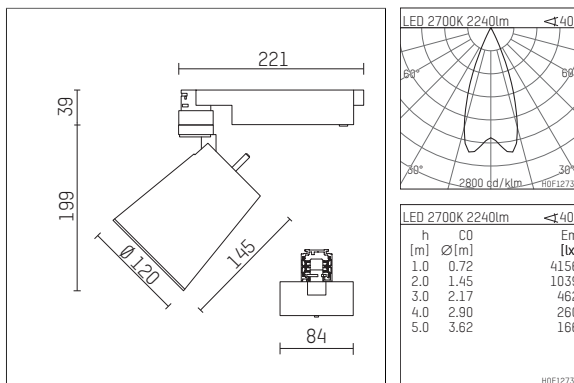

112 372 12 721 | black

gin.o 3

spotlight

LED COB | 41 W 2700 K

- spotlight gin.o 3
- with 3 circuit universal adapter
- for Hoffmeister control.x tracks
- circuit selection is possible while adapter is inserted into the track
- passive thermo management
- with LED COB 3000 lm
- colour temperature: 2700 K
- colour rendering index: CRI >90
- L90 / B10 (50.000h)
- SDCM < 2
- net luminous flux: 2240 lm
- total load: 41 W
- luminous efficacy: 54,6 lm/W
- rotationsymmetrical light distribution, flood
- reflector of aluminium, silver anodised
- LED power unit integrated in adapter, electronic (POTI), 220-240 V, 50/60 Hz
- amplitude dimming
- adapter with integrated potentiometer
- dimming range: 100-1 %
- housing of die cast aluminium
- adapter of fibreglass reinforced thermoplastic
- color-, protection- and conversion-filters are available as accessory
- length: 221 mm, width: 84 mm, height: 238 mm
- rotatable 360°, 90° tiltable
- weight: 1,85 kg
- protection rating: IP20
- protection class I
- 5 years Hoffmeister warranty
- Made in Germany
- maximum ambient temperature: 45 ° C
- certificates: manufactured according to DIN VDE 0711 / EN 60598, CE
- colour: black
- 112 372 12 721

Additional optional accessory components

description accessory general	dimensions in mm	item number	pic.-No.
soft.shape lens for spotlights gin.o and lo.nely size 3	Ø: 100	105782	01
sculpture lens for spotlights gin.o and lo.nely size 3	Ø: 100	105773	02
prismatic glass for spotlights gin.o and lo.nely size 3	Ø: 100	105775	03
honeycomb louver for spotlights gin.o and lo.nely size 3		105761721	04
soft.spot lens for spotlights gin.o and lo.nely size 3	Ø: 100	105774	01