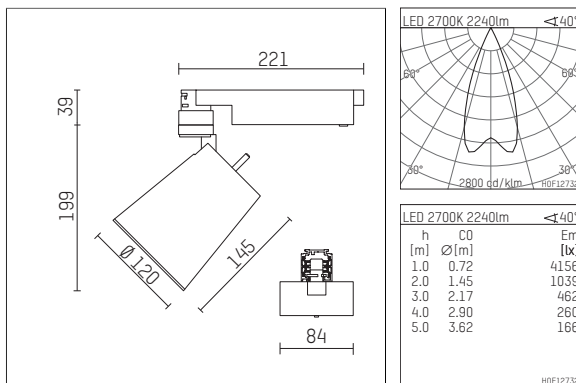

**112 372 12 906 | silver**

gin.o 3  
spotlight  
LED COB | 41 W 2700 K

- spotlight gin.o 3
- with 3 circuit universal adapter
- for Hoffmeister control.x tracks
- circuit selection is possible while adapter is inserted into the track
- passive thermo management
- with LED COB 3000 lm
- colour temperature: 2700 K
- colour rendering index: CRI >90
- L90 / B10 (50.000h)
- SDCM < 2
- net luminous flux: 2240 lm
- total load: 41 W
- luminous efficacy: 54,6 lm/W
- rotationsymmetrical light distribution, flood
- reflector of aluminium, silver anodised
- LED power unit integrated in adapter, electronic (POTI), 220-240 V, 50/60 Hz
- amplitude dimming
- adapter with integrated potentiometer
- dimming range: 100-1 %
- housing of die cast aluminium
- adapter of fibreglass reinforced thermoplastic
- color-, protection- and conversion-filters are available as accessory
- length: 221 mm, width: 84 mm, height: 238 mm
- rotatable 360°, 90° tiltable
- weight: 1,85 kg
- protection rating: IP20
- protection class I
- 5 years Hoffmeister warranty
- Made in Germany
- maximum ambient temperature: 45 ° C
- certificates: manufactured according to DIN VDE 0711 / EN 60598, CE
- colour: silver
- 112 372 12 906

### Additional optional accessory components

description accessory general	dimensions in mm	item number	pic.-No.
soft.shape lens for spotlights gin.o and lo.nely size 3	Ø: 100	105782	01
sculpture lens for spotlights gin.o and lo.nely size 3	Ø: 100	105773	02
prismatic glass for spotlights gin.o and lo.nely size 3	Ø: 100	105775	03
honeycomb louver for spotlights gin.o and lo.nely size 3		105761721	04
soft.spot lens for spotlights gin.o and lo.nely size 3	Ø: 100	105774	01