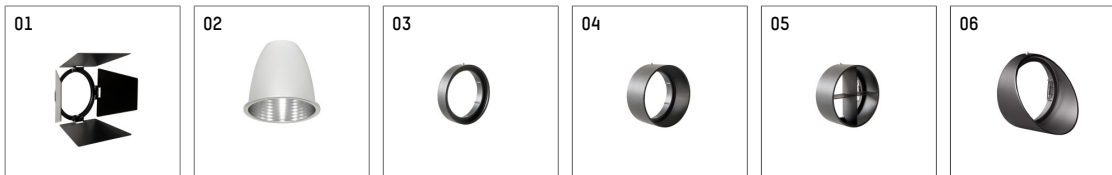

**112 372 12 906 | silver**

gin.o 3  
spotlight  
LED COB | 41 W 2700 K

- spotlight gin.o 3
- with 3 circuit universal adapter
- for Hoffmeister control.x tracks
- circuit selection is possible while adapter is inserted into the track
- passive thermo management
- with LED COB 3000 lm
- colour temperature: 2700 K
- colour rendering index: CRI >90
- L90 / B10 (50.000h)
- SDCM < 2
- net luminous flux: 2240 lm
- total load: 41 W
- luminous efficacy: 54,6 lm/W
- rotationsymmetrical light distribution, flood
- reflector of aluminium, silver anodised
- LED power unit integrated in adapter, electronic (POTI), 220-240 V, 50/60 Hz
- amplitude dimming
- adapter with integrated potentiometer
- dimming range: 100-1 %
- housing of die cast aluminium
- adapter of fibreglass reinforced thermoplastic
- color-, protection- and conversion-filters are available as accessory
- length: 221 mm, width: 84 mm, height: 238 mm
- rotatable 360°, 90° tiltable
- weight: 1,85 kg
- protection rating: IP20
- protection class I
- 5 years Hoffmeister warranty
- Made in Germany
- maximum ambient temperature: 45 ° C
- certificates: manufactured according to DIN VDE 0711 / EN 60598, CE
- colour: silver
- 112 372 12 906

### Optional accessories

description accessory general	dimensions in mm	item number	pic.-No.
antiglare flaps for spotlights gin.o and lo.nely size 3		105757	01
changable reflector spot for gin.o 3 and directional spotlight SAM		112 370 00 000	02
changable reflector medium for gin.o 3 and directional spotlight SAM		112 371 00 000	02
connection ring suitable for attachment of accessories for spotlights gin.o and lo.nely size 3		105760910	03
tube screen suitable for attachment of accessories for spotlights gin.o and lo.nely size 3		105759910	04
connection tube with cross louver suitable for attachment of accessories for spotlights gin.o and lo.nely size 3		105758910	05
visor suitable for attachment of accessories for spotlights gin.o and lo.nely size 3		105783910	06