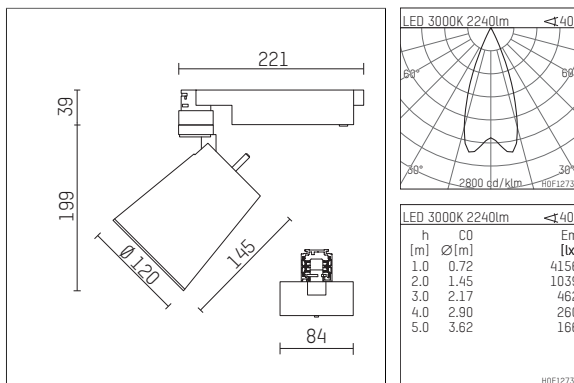

**112 372 13 721 | black**

gin.o 3

spotlight

LED COB | 26 W 3000 K

- spotlight gin.o 3
- with 3 circuit universal adapter
- for Hoffmeister control.x tracks
- circuit selection is possible while adapter is inserted into the track
- passive thermo management
- with LED COB 3000 lm
- colour temperature: 3000 K
- colour rendering index: CRI >90
- L90 / B10 (50.000h)
- SDCM < 2
- net luminous flux: 2240 lm
- total load: 26 W
- luminous efficacy: 86,2 lm/W
- rotationsymmetrical light distribution, flood
- reflector of aluminium, silver anodised
- LED power unit integrated in adapter, electronic (POTI), 220-240 V, 50/60 Hz
- amplitude dimming
- adapter with integrated potentiometer
- dimming range: 100-1 %
- housing of die cast aluminium
- adapter of fibreglass reinforced thermoplastic
- color-, protection- and conversion-filters are available as accessory
- length: 221 mm, width: 84 mm, height: 238 mm
- rotatable 360°, 90° tiltable
- weight: 1,85 kg
- protection rating: IP20
- protection class I
- 5 years Hoffmeister warranty
- Made in Germany
- maximum ambient temperature: 45 ° C
- certificates: manufactured according to DIN VDE 0711 / EN 60598, CE
- colour: black
- 112 372 13 721

### Additional optional accessory components

description accessory general	dimensions in mm	item number	pic.-No.
soft.shape lens for spotlights gin.o and lo.nely size 3	Ø: 100	105782	01
sculpture lens for spotlights gin.o and lo.nely size 3	Ø: 100	105773	02
prismatic glass for spotlights gin.o and lo.nely size 3	Ø: 100	105775	03
honeycomb louver for spotlights gin.o and lo.nely size 3		105761721	04
soft.spot lens for spotlights gin.o and lo.nely size 3	Ø: 100	105774	01