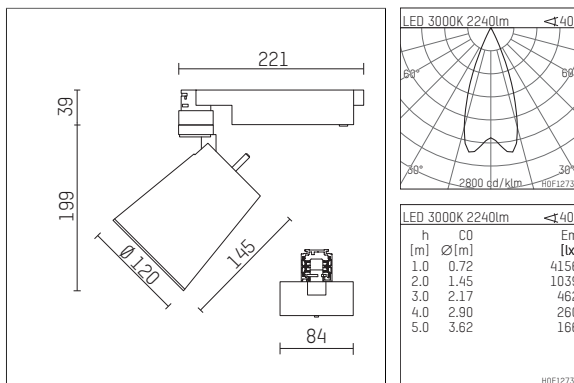

112 372 13 906 | silver

gin.o 3
spotlight
LED COB | 26 W 3000 K

- spotlight gin.o 3
- with 3 circuit universal adapter
- for Hoffmeister control.x tracks
- circuit selection is possible while adapter is inserted into the track
- passive thermo management
- with LED COB 3000 lm
- colour temperature: 3000 K
- colour rendering index: CRI >90
- L90 / B10 (50.000h)
- SDCM < 2
- net luminous flux: 2240 lm
- total load: 26 W
- luminous efficacy: 86,2 lm/W
- rotationsymmetrical light distribution, flood
- reflector of aluminium, silver anodised
- LED power unit integrated in adapter, electronic (POTI), 220-240 V, 50/60 Hz
- amplitude dimming
- adapter with integrated potentiometer
- dimming range: 100-1 %
- housing of die cast aluminium
- adapter of fibreglass reinforced thermoplastic
- color-, protection- and conversion-filters are available as accessory
- length: 221 mm, width: 84 mm, height: 238 mm
- rotatable 360°, 90° tiltable
- weight: 1,85 kg
- protection rating: IP20
- protection class I
- 5 years Hoffmeister warranty
- Made in Germany
- maximum ambient temperature: 45 ° C
- certificates: manufactured according to DIN VDE 0711 / EN 60598, CE
- colour: silver
- 112 372 13 906

Additional optional accessory components

description accessory general	dimensions in mm	item number	pic.-No.
soft.shape lens for spotlights gin.o and lo.nely size 3	Ø: 100	105782	01
sculpture lens for spotlights gin.o and lo.nely size 3	Ø: 100	105773	02
prismatic glass for spotlights gin.o and lo.nely size 3	Ø: 100	105775	03
honeycomb louver for spotlights gin.o and lo.nely size 3		105761721	04
soft.spot lens for spotlights gin.o and lo.nely size 3	Ø: 100	105774	01