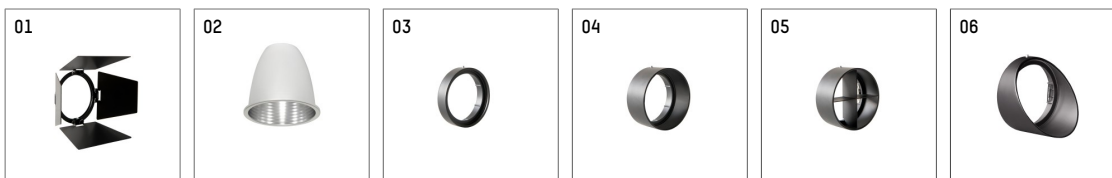

112 372 13 906

accessory

Optional accessories

description accessory general	dimensions in mm	item number	pic.-No.
antiglare flaps for spotlights gin.o and lo.nely size 3		105757	01
changable reflector spot for gin.o 3 and directional spotlight SAM		112 370 00 000	02
changable reflector medium for gin.o 3 and directional spotlight SAM		112 371 00 000	02
connection ring suitable for attachment of accessories for spotlights gin.o and lo.nely size 3		105760910	03
tube screen suitable for attachment of accessories for spotlights gin.o and lo.nely size 3		105759910	04
connection tube with cross louver suitable for attachment of accessories for spotlights gin.o and lo.nely size 3		105758910	05
visor suitable for attachment of accessories for spotlights gin.o and lo.nely size 3		105783910	06