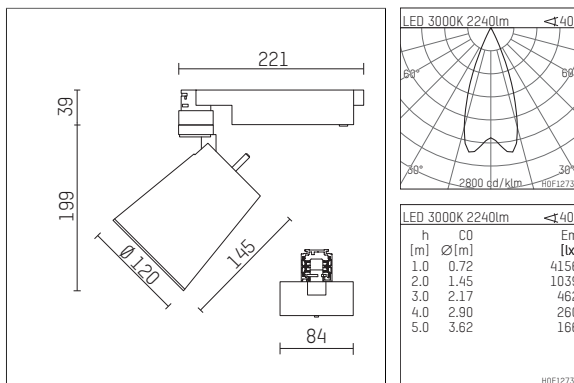

**112 372 13 910 | white**

gin.o 3

spotlight

LED COB | 26 W 3000 K

- spotlight gin.o 3
- with 3 circuit universal adapter
- for Hoffmeister control.x tracks
- circuit selection is possible while adapter is inserted into the track
- passive thermo management
- with LED COB 3000 lm
- colour temperature: 3000 K
- colour rendering index: CRI >90
- L90 / B10 (50.000h)
- SDCM < 2
- net luminous flux: 2240 lm
- total load: 26 W
- luminous efficacy: 86,2 lm/W
- rotationsymmetrical light distribution, flood
- reflector of aluminium, silver anodised
- LED power unit integrated in adapter, electronic (POTI), 220-240 V, 50/60 Hz
- amplitude dimming
- adapter with integrated potentiometer
- dimming range: 100-1 %
- housing of die cast aluminium
- adapter of fibreglass reinforced thermoplastic
- color-, protection- and conversion-filters are available as accessory
- length: 221 mm, width: 84 mm, height: 238 mm
- rotatable 360°, 90° tiltable
- weight: 1,85 kg
- protection rating: IP20
- protection class I
- 5 years Hoffmeister warranty
- Made in Germany
- maximum ambient temperature: 45 ° C
- certificates: manufactured according to DIN VDE 0711 / EN 60598, CE
- colour: white (RAL9016)
- 112 372 13 910

### Additional optional accessory components

description accessory general	dimensions in mm	item number	pic.-No.
soft.shape lens for spotlights gin.o and lo.nely size 3	Ø: 100	105782	01
sculpture lens for spotlights gin.o and lo.nely size 3	Ø: 100	105773	02
prismatic glass for spotlights gin.o and lo.nely size 3	Ø: 100	105775	03
honeycomb louver for spotlights gin.o and lo.nely size 3		105761721	04
soft.spot lens for spotlights gin.o and lo.nely size 3	Ø: 100	105774	01