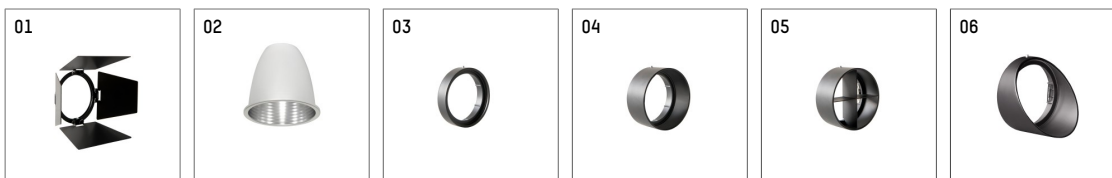

**112 372 13 910 | white**

gin.o 3

spotlight

LED COB | 26 W 3000 K

- spotlight gin.o 3
- with 3 circuit universal adapter
- for Hoffmeister control.x tracks
- circuit selection is possible while adapter is inserted into the track
- passive thermo management
- with LED COB 3000 lm
- colour temperature: 3000 K
- colour rendering index: CRI >90
- L90 / B10 (50.000h)
- SDCM < 2
- net luminous flux: 2240 lm
- total load: 26 W
- luminous efficacy: 86,2 lm/W
- rotationsymmetrical light distribution, flood
- reflector of aluminium, silver anodised
- LED power unit integrated in adapter, electronic (POTI), 220-240 V, 50/60 Hz
- amplitude dimming
- adapter with integrated potentiometer
- dimming range: 100-1 %
- housing of die cast aluminium
- adapter of fibreglass reinforced thermoplastic
- color-, protection- and conversion-filters are available as accessory
- length: 221 mm, width: 84 mm, height: 238 mm
- rotatable 360°, 90° tiltable
- weight: 1,85 kg
- protection rating: IP20
- protection class I
- 5 years Hoffmeister warranty
- Made in Germany
- maximum ambient temperature: 45 ° C
- certificates: manufactured according to DIN VDE 0711 / EN 60598, CE
- colour: white (RAL9016)
- 112 372 13 910

### Optional accessories

description accessory general	dimensions in mm	item number	pic.-No.
antiglare flaps for spotlights gin.o and lo.nely size 3		105757	01
changable reflector spot for gin.o 3 and directional spotlight SAM		112 370 00 000	02
changable reflector medium for gin.o 3 and directional spotlight SAM		112 371 00 000	02
connection ring suitable for attachment of accessories for spotlights gin.o and lo.nely size 3		105760910	03
tube screen suitable for attachment of accessories for spotlights gin.o and lo.nely size 3		105759910	04
connection tube with cross louver suitable for attachment of accessories for spotlights gin.o and lo.nely size 3		105758910	05
visor suitable for attachment of accessories for spotlights gin.o and lo.nely size 3		105783910	06