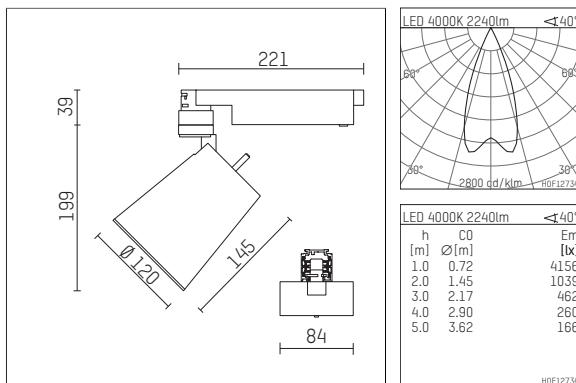

112 372 14 721 | black

gin.o 3

spotlight

LED COB | 26 W 4000 K

- spotlight gin.o 3
- with 3 circuit universal adapter
- for Hoffmeister control.x tracks
- circuit selection is possible while adapter is inserted into the track
- passive thermo management
- with LED COB 3000 lm
- colour temperature: 4000 K
- colour rendering index: CRI >90
- L90 / B10 (50.000h)
- SDCM < 2
- net luminous flux: 2240 lm
- total load: 26 W
- luminous efficacy: 86,2 lm/W
- rotationsymmetrical light distribution, flood
- reflector of aluminium, silver anodised
- LED power unit integrated in adapter, electronic (POTI), 220-240 V, 50/60 Hz
- amplitude dimming
- adapter with integrated potentiometer
- dimming range: 100-1 %
- housing of die cast aluminium
- adapter of fibreglass reinforced thermoplastic
- color-, protection- and conversion-filters are available as accessory
- length: 221 mm, width: 84 mm, height: 238 mm
- rotatable 360°, 90° tiltable
- weight: 1,85 kg
- protection rating: IP20
- protection class I
- 5 years Hoffmeister warranty
- Made in Germany
- maximum ambient temperature: 45 ° C
- certificates: manufactured according to DIN VDE 0711 / EN 60598, CE
- colour: black
- 112 372 14 721

Additional optional accessory components

description accessory general	dimensions in mm	item number	pic.-No.
soft.shape lens for spotlights gin.o and lo.nely size 3	Ø: 100	105782	01
sculpture lens for spotlights gin.o and lo.nely size 3	Ø: 100	105773	02
prismatic glass for spotlights gin.o and lo.nely size 3	Ø: 100	105775	03
honeycomb louver for spotlights gin.o and lo.nely size 3		105761721	04
soft.spot lens for spotlights gin.o and lo.nely size 3	Ø: 100	105774	01