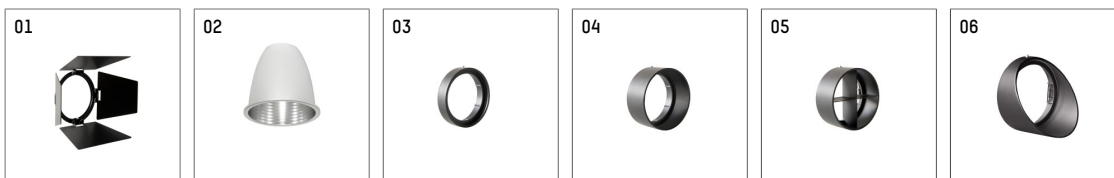

112 372 14 721 | black

gin.o 3

spotlight

LED COB | 26 W 4000 K

- spotlight gin.o 3
- with 3 circuit universal adapter
- for Hoffmeister control.x tracks
- circuit selection is possible while adapter is inserted into the track
- passive thermo management
- with LED COB 3000 lm
- colour temperature: 4000 K
- colour rendering index: CRI >90
- L90 / B10 (50.000h)
- SDCM < 2
- net luminous flux: 2240 lm
- total load: 26 W
- luminous efficacy: 86,2 lm/W
- rotationsymmetrical light distribution, flood
- reflector of aluminium, silver anodised
- LED power unit integrated in adapter, electronic (POTI), 220-240 V, 50/60 Hz
- amplitude dimming
- adapter with integrated potentiometer
- dimming range: 100-1 %
- housing of die cast aluminium
- adapter of fibreglass reinforced thermoplastic
- color-, protection- and conversion-filters are available as accessory
- length: 221 mm, width: 84 mm, height: 238 mm
- rotatable 360°, 90° tiltable
- weight: 1,85 kg
- protection rating: IP20
- protection class I
- 5 years Hoffmeister warranty
- Made in Germany
- maximum ambient temperature: 45 ° C
- certificates: manufactured according to DIN VDE 0711 / EN 60598, CE
- colour: black
- 112 372 14 721

Additional optional accessory components

description accessory general	dimensions in mm	item number	pic.-No.
soft.shape lens for spotlights gin.o and lo.nely size 3	Ø: 100	105782	01
sculpture lens for spotlights gin.o and lo.nely size 3	Ø: 100	105773	02
prismatic glass for spotlights gin.o and lo.nely size 3	Ø: 100	105775	03
honeycomb louver for spotlights gin.o and lo.nely size 3		105761721	04
soft.spot lens for spotlights gin.o and lo.nely size 3	Ø: 100	105774	01