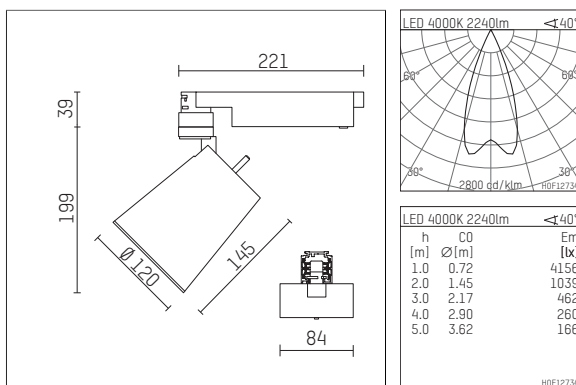

**112 372 14 906 | silver**

gin.o 3  
spotlight  
LED COB | 26 W 4000 K

- spotlight gin.o 3
- with 3 circuit universal adapter
- for Hoffmeister control.x tracks
- circuit selection is possible while adapter is inserted into the track
- passive thermo management
- with LED COB 3000 lm
- colour temperature: 4000 K
- colour rendering index: CRI >90
- L90 / B10 (50.000h)
- SDCM < 2
- net luminous flux: 2240 lm
- total load: 26 W
- luminous efficacy: 86,2 lm/W
- rotationsymmetrical light distribution, flood
- reflector of aluminium, silver anodised
- LED power unit integrated in adapter, electronic (POTI), 220-240 V, 50/60 Hz
- amplitude dimming
- adapter with integrated potentiometer
- dimming range: 100-1 %
- housing of die cast aluminium
- adapter of fibreglass reinforced thermoplastic
- color-, protection- and conversion-filters are available as accessory
- length: 221 mm, width: 84 mm, height: 238 mm
- rotatable 360°, 90° tiltable
- weight: 1,85 kg
- protection rating: IP20
- protection class I
- 5 years Hoffmeister warranty
- Made in Germany
- maximum ambient temperature: 45 ° C
- certificates: manufactured according to DIN VDE 0711 / EN 60598, CE
- colour: silver
- 112 372 14 906

### Additional optional accessory components

description accessory general	dimensions in mm	item number	pic.-No.
soft.shape lens for spotlights gin.o and lo.nely size 3	Ø: 100	105782	01
sculpture lens for spotlights gin.o and lo.nely size 3	Ø: 100	105773	02
prismatic glass for spotlights gin.o and lo.nely size 3	Ø: 100	105775	03
honeycomb louver for spotlights gin.o and lo.nely size 3		105761721	04
soft.spot lens for spotlights gin.o and lo.nely size 3	Ø: 100	105774	01