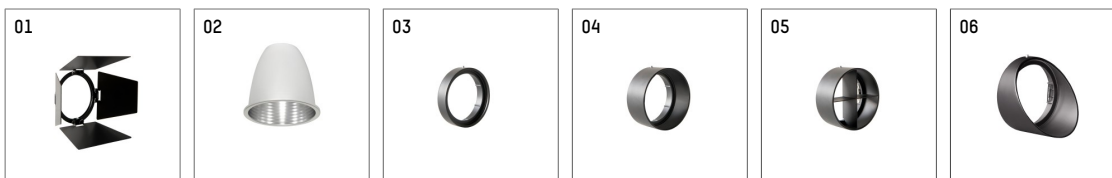

**112 372 14 906 | silver**

gin.o 3  
spotlight  
LED COB | 26 W 4000 K

- spotlight gin.o 3
- with 3 circuit universal adapter
- for Hoffmeister control.x tracks
- circuit selection is possible while adapter is inserted into the track
- passive thermo management
- with LED COB 3000 lm
- colour temperature: 4000 K
- colour rendering index: CRI >90
- L90 / B10 (50.000h)
- SDCM < 2
- net luminous flux: 2240 lm
- total load: 26 W
- luminous efficacy: 86,2 lm/W
- rotationsymmetrical light distribution, flood
- reflector of aluminium, silver anodised
- LED power unit integrated in adapter, electronic (POTI), 220-240 V, 50/60 Hz
- amplitude dimming
- adapter with integrated potentiometer
- dimming range: 100-1 %
- housing of die cast aluminium
- adapter of fibreglass reinforced thermoplastic
- color-, protection- and conversion-filters are available as accessory
- length: 221 mm, width: 84 mm, height: 238 mm
- rotatable 360°, 90° tiltable
- weight: 1,85 kg
- protection rating: IP20
- protection class I
- 5 years Hoffmeister warranty
- Made in Germany
- maximum ambient temperature: 45 ° C
- certificates: manufactured according to DIN VDE 0711 / EN 60598, CE
- colour: silver
- 112 372 14 906

### Optional accessories

description accessory general	dimensions in mm	item number	pic.-No.
antiglare flaps for spotlights gin.o and lo.nely size 3		105757	01
changable reflector spot for gin.o 3 and directional spotlight SAM		112 370 00 000	02
changable reflector medium for gin.o 3 and directional spotlight SAM		112 371 00 000	02
connection ring suitable for attachment of accessories for spotlights gin.o and lo.nely size 3		105760910	03
tube screen suitable for attachment of accessories for spotlights gin.o and lo.nely size 3		105759910	04
connection tube with cross louver suitable for attachment of accessories for spotlights gin.o and lo.nely size 3		105758910	05
visor suitable for attachment of accessories for spotlights gin.o and lo.nely size 3		105783910	06