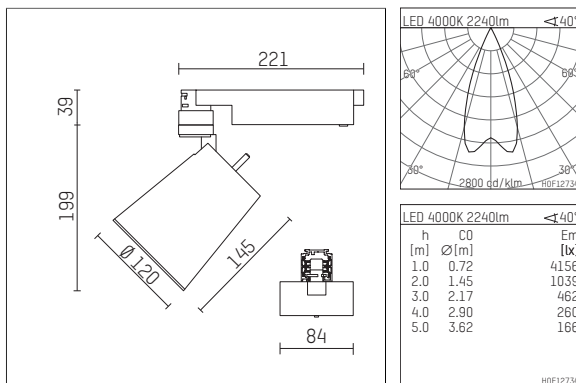

112 372 14 910 | white

gin.o 3

spotlight

LED COB | 26 W 4000 K

- spotlight gin.o 3
- with 3 circuit universal adapter
- for Hoffmeister control.x tracks
- circuit selection is possible while adapter is inserted into the track
- passive thermo management
- with LED COB 3000 lm
- colour temperature: 4000 K
- colour rendering index: CRI >90
- L90 / B10 (50.000h)
- SDCM < 2
- net luminous flux: 2240 lm
- total load: 26 W
- luminous efficacy: 86,2 lm/W
- rotationsymmetrical light distribution, flood
- reflector of aluminium, silver anodised
- LED power unit integrated in adapter, electronic (POTI), 220-240 V, 50/60 Hz
- amplitude dimming
- adapter with integrated potentiometer
- dimming range: 100-1 %
- housing of die cast aluminium
- adapter of fibreglass reinforced thermoplastic
- color-, protection- and conversion-filters are available as accessory
- length: 221 mm, width: 84 mm, height: 238 mm
- rotatable 360°, 90° tiltable
- weight: 1,85 kg
- protection rating: IP20
- protection class I
- 5 years Hoffmeister warranty
- Made in Germany
- maximum ambient temperature: 45 ° C
- certificates: manufactured according to DIN VDE 0711 / EN 60598, CE
- colour: white (RAL9016)
- 112 372 14 910

Additional optional accessory components

description accessory general	dimensions in mm	item number	pic.-No.
soft.shape lens for spotlights gin.o and lo.nely size 3	Ø: 100	105782	01
sculpture lens for spotlights gin.o and lo.nely size 3	Ø: 100	105773	02
prismatic glass for spotlights gin.o and lo.nely size 3	Ø: 100	105775	03
honeycomb louver for spotlights gin.o and lo.nely size 3		105761721	04
soft.spot lens for spotlights gin.o and lo.nely size 3	Ø: 100	105774	01