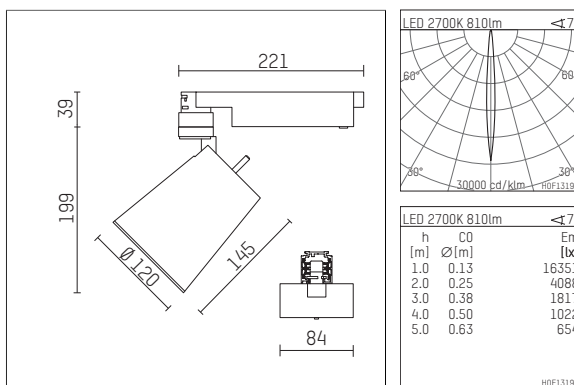

112 373 02 721 D | black

gin.o 3

spotlight

LED COB | 13 W 2700 K

- spotlight gin.o 3
- with 3 circuit DALI adapter
- for Hoffmeister control.x tracks
- circuit selection is possible while adapter is inserted into the track
- passive thermo management
- with LED COB 1200 lm
- colour temperature: 2700 K
- colour rendering index: CRI >90
- L90 / B10 (50.000h)
- SDCM < 2
- net luminous flux: 810 lm
- total load: 13 W
- luminous efficacy: 62,3 lm/W
- rotationsymmetrical light distribution, narrow spot
- reflector of aluminium, silver anodised
- LED power unit integrated in adapter, electronic (DALI), 220-240 V, 0/50/60 Hz
- amplitude dimming
- dimming range: 100-1 %
- housing of die cast aluminium
- adapter of fibreglass reinforced thermoplastic
- color-, protection- and conversion-filters are available as accessory
- length: 221 mm, width: 84 mm, height: 238 mm
- rotatable 360°, 90° tiltable
- weight: 1,5 kg
- protection rating: IP20
- protection class I
- 5 years Hoffmeister warranty
- Made in Germany
- maximum ambient temperature: 45 ° C
- certificates: manufactured according to DIN VDE 0711 / EN 60598, CE
- colour: black
- 112 373 02 721 D

Additional optional accessory components

description accessory general	dimensions in mm	item number	pic.-No.
soft.shape lens for spotlights gin.o and lo.nely size 3	∅: 100	105782	01
sculpture lens for spotlights gin.o and lo.nely size 3	∅: 100	105773	02
prismatic glass for spotlights gin.o and lo.nely size 3	∅: 100	105775	03
honeycomb louver for spotlights gin.o and lo.nely size 3		105761721	04
soft.spot lens for spotlights gin.o and lo.nely size 3	∅: 100	105774	01