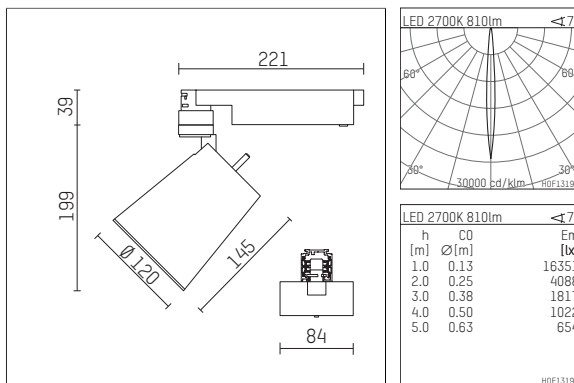

112 373 02 721 | black

gin.o 3
spotlight
LED COB | 13 W 2700 K

- spotlight gin.o 3
- with 3 circuit universal adapter
- for Hoffmeister control.x tracks
- circuit selection is possible while adapter is inserted into the track
- passive thermo management
- with LED COB 1200 lm
- colour temperature: 2700 K
- colour rendering index: CRI >90
- L90 / B10 (50.000h)
- SDCM < 2
- net luminous flux: 810 lm
- total load: 13 W
- luminous efficacy: 62,3 lm/W
- rotationsymmetrical light distribution, narrow spot
- reflector of aluminium, silver anodised
- LED power unit integrated in adapter, 220-240 V, 50/60 Hz
- housing of die cast aluminium
- adapter of fibreglass reinforced thermoplastic
- color-, protection- and conversion-filters are available as accessory
- length: 221 mm, width: 84 mm, height: 238 mm
- rotatable 360°, 90° tiltable
- weight: 1,5 kg
- protection rating: IP20
- protection class I
- 5 years Hoffmeister warranty
- Made in Germany
- maximum ambient temperature: 45 °C
- certificates: manufactured according to DIN VDE 0711 / EN 60598, CE
- colour: black
- 112 373 02 721

Additional optional accessory components

description accessory general	dimensions in mm	item number	pic.-No.
soft.shape lens for spotlights gin.o and lo.nely size 3	∅: 100	105782	01
sculpture lens for spotlights gin.o and lo.nely size 3	∅: 100	105773	02
prismatic glass for spotlights gin.o and lo.nely size 3	∅: 100	105775	03
honeycomb louver for spotlights gin.o and lo.nely size 3		105761721	04
soft.spot lens for spotlights gin.o and lo.nely size 3	∅: 100	105774	01