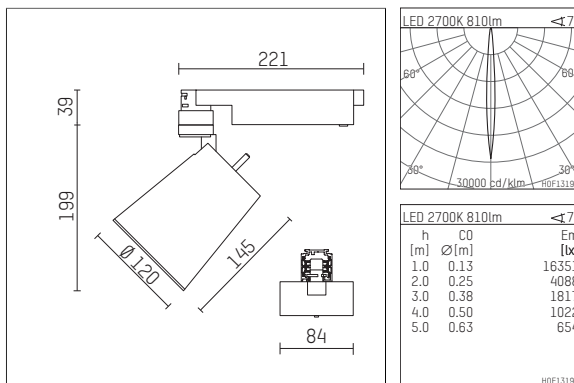

**112 373 02 906 D | silver**

gin.o 3  
spotlight  
LED COB | 13 W 2700 K

- spotlight gin.o 3
- with 3 circuit DALI adapter
- for Hoffmeister control.x tracks
- circuit selection is possible while adapter is inserted into the track
- passive thermo management
- with LED COB 1200 lm
- colour temperature: 2700 K
- colour rendering index: CRI >90
- L90 / B10 (50.000h)
- SDCM < 2
- net luminous flux: 810 lm
- total load: 13 W
- luminous efficacy: 62,3 lm/W
- rotationsymmetrical light distribution, narrow spot
- reflector of aluminium, silver anodised
- LED power unit integrated in adapter, electronic (DALI), 220-240 V, 0/50/60 Hz
- amplitude dimming
- dimming range: 100-1 %
- housing of die cast aluminium
- adapter of fibreglass reinforced thermoplastic
- color-, protection- and conversion-filters are available as accessory
- length: 221 mm, width: 84 mm, height: 238 mm
- rotatable 360°, 90° tiltable
- weight: 1,5 kg
- protection rating: IP20
- protection class I
- 5 years Hoffmeister warranty
- Made in Germany
- maximum ambient temperature: 45 ° C
- certificates: manufactured according to DIN VDE 0711 / EN 60598, CE
- colour: silver
- 112 373 02 906 D

### Additional optional accessory components

description accessory general	dimensions in mm	item number	pic.-No.
soft.shape lens for spotlights gin.o and lo.nely size 3	Ø: 100	105782	01
sculpture lens for spotlights gin.o and lo.nely size 3	Ø: 100	105773	02
prismatic glass for spotlights gin.o and lo.nely size 3	Ø: 100	105775	03
honeycomb louver for spotlights gin.o and lo.nely size 3		105761721	04
soft.spot lens for spotlights gin.o and lo.nely size 3	Ø: 100	105774	01