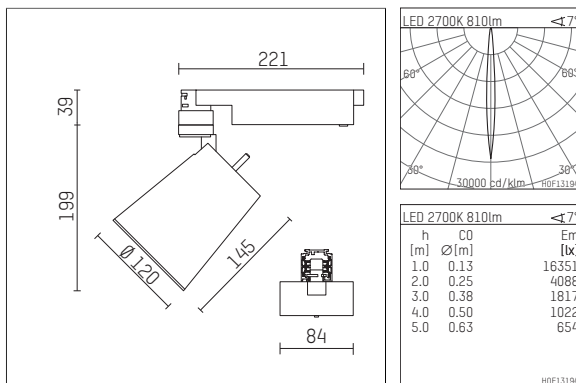

112 373 02 906 | silver

gin.o 3
spotlight
LED COB | 13 W 2700 K

- spotlight gin.o 3
- with 3 circuit universal adapter
- for Hoffmeister control.x tracks
- circuit selection is possible while adapter is inserted into the track
- passive thermo management
- with LED COB 1200 lm
- colour temperature: 2700 K
- colour rendering index: CRI >90
- L90 / B10 (50.000h)
- SDCM < 2
- net luminous flux: 810 lm
- total load: 13 W
- luminous efficacy: 62,3 lm/W
- rotationsymmetrical light distribution, narrow spot
- reflector of aluminium, silver anodised
- LED power unit integrated in adapter, 220-240 V, 50/60 Hz
- housing of die cast aluminium
- adapter of fibreglass reinforced thermoplastic
- color-, protection- and conversion-filters are available as accessory
- length: 221 mm, width: 84 mm, height: 238 mm
- rotatable 360°, 90° tiltable
- weight: 1,5 kg
- protection rating: IP20
- protection class I
- 5 years Hoffmeister warranty
- Made in Germany
- maximum ambient temperature: 45 °C
- certificates: manufactured according to DIN VDE 0711 / EN 60598, CE
- colour: silver
- 112 373 02 906

- Overview of accessories on the following page / s

112 373 02 906

accessory

Optional accessories

| description accessory general | dimensions in mm | item number | pic.-No. |
|--|------------------|-------------|----------|
| antiglare flaps for spotlights gin.o and lo.nely size 3 | | 105757 | 01 |
| connection ring suitable for attachment of accessories for spotlights gin.o and lo.nely size 3 | | 105760906 | 02 |
| tube screen suitable for attachment of accessories for spotlights gin.o and lo.nely size 3 | | 105759906 | 03 |
| connection tube with cross louver suitable for attachment of accessories for spotlights gin.o and lo.nely size 3 | | 105758906 | 04 |
| visor suitable for attachment of accessories for spotlights gin.o and lo.nely size 3 | | 105783906 | 05 |