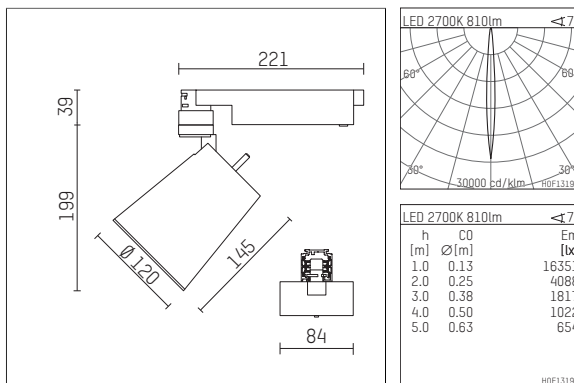

112 373 02 910 D | white

gin.o 3
spotlight
LED COB | 13 W 2700 K

- spotlight gin.o 3
- with 3 circuit DALI adapter
- for Hoffmeister control.x tracks
- circuit selection is possible while adapter is inserted into the track
- passive thermo management
- with LED COB 1200 lm
- colour temperature: 2700 K
- colour rendering index: CRI >90
- L90 / B10 (50.000h)
- SDCM < 2
- net luminous flux: 810 lm
- total load: 13 W
- luminous efficacy: 62,3 lm/W
- rotationsymmetrical light distribution, narrow spot
- reflector of aluminium, silver anodised
- LED power unit integrated in adapter, electronic (DALI), 220-240 V, 0/50/60 Hz
- amplitude dimming
- dimming range: 100-1 %
- housing of die cast aluminium
- adapter of fibreglass reinforced thermoplastic
- color-, protection- and conversion-filters are available as accessory
- length: 221 mm, width: 84 mm, height: 238 mm
- rotatable 360°, 90° tilttable
- weight: 1,5 kg
- protection rating: IP20
- protection class I
- 5 years Hoffmeister warranty
- Made in Germany
- maximum ambient temperature: 45 ° C
- certificates: manufactured according to DIN VDE 0711 / EN 60598, CE
- colour: white (RAL9016)
- 112 373 02 910 D

Additional optional accessory components

| description accessory general | dimensions in mm | item number | pic.-No. |
|---|------------------|-------------|----------|
| soft.shape lens for spotlights gin.o and lo.nely size 3 | ∅: 100 | 105782 | 01 |
| sculpture lens for spotlights gin.o and lo.nely size 3 | ∅: 100 | 105773 | 02 |
| prismatic glass for spotlights gin.o and lo.nely size 3 | ∅: 100 | 105775 | 03 |
| honeycomb louver for spotlights gin.o and lo.nely size 3 | | 105761721 | 04 |
| soft.spot lens for spotlights gin.o and lo.nely size 3 | ∅: 100 | 105774 | 01 |