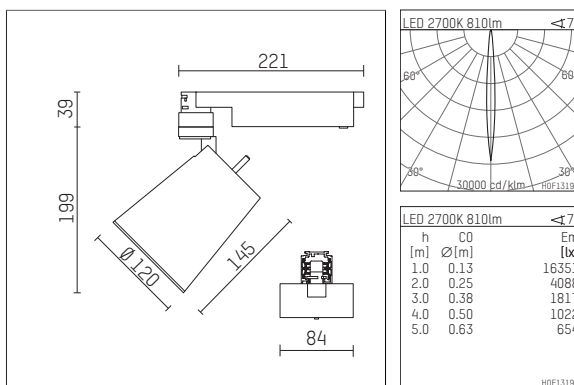

112 373 02 910 | white

gin.o 3

spotlight

LED COB | 13 W 2700 K

- spotlight gin.o 3
- with 3 circuit universal adapter
- for Hoffmeister control.x tracks
- circuit selection is possible while adapter is inserted into the track
- passive thermo management
- with LED COB 1200 lm
- colour temperature: 2700 K
- colour rendering index: CRI >90
- L90 / B10 (50.000h)
- SDCM < 2
- net luminous flux: 810 lm
- total load: 13 W
- luminous efficacy: 62,3 lm/W
- rotationsymmetrical light distribution, narrow spot
- reflector of aluminium, silver anodised
- LED power unit integrated in adapter, 220-240 V, 50/60 Hz
- housing of die cast aluminium
- adapter of fibreglass reinforced thermoplastic
- color-, protection- and conversion-filters are available as accessory
- length: 221 mm, width: 84 mm, height: 238 mm
- rotatable 360°, 90° tiltable
- weight: 1,5 kg
- protection rating: IP20
- protection class I
- 5 years Hoffmeister warranty
- Made in Germany
- maximum ambient temperature: 45 °C
- certificates: manufactured according to DIN VDE 0711 / EN 60598, CE
- colour: white (RAL9016)
- 112 373 02 910

Additional optional accessory components

description accessory general	dimensions in mm	item number	pic.-No.
soft.shape lens for spotlights gin.o and lo.nely size 3	∅: 100	105782	01
sculpture lens for spotlights gin.o and lo.nely size 3	∅: 100	105773	02
prismatic glass for spotlights gin.o and lo.nely size 3	∅: 100	105775	03
honeycomb louver for spotlights gin.o and lo.nely size 3		105761721	04
soft.spot lens for spotlights gin.o and lo.nely size 3	∅: 100	105774	01