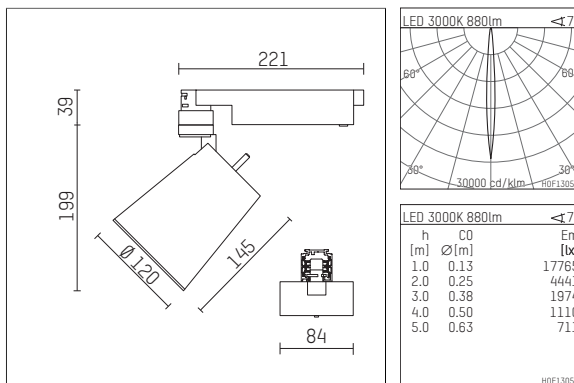

112 373 03 721 D | black

gin.o 3

spotlight

LED COB | 13 W 3000 K

- spotlight gin.o 3
- with 3 circuit DALI adapter
- for Hoffmeister control.x tracks
- circuit selection is possible while adapter is inserted into the track
- passive thermo management
- with LED COB 1300 lm
- colour temperature: 3000 K
- colour rendering index: CRI >90
- L90 / B10 (50.000h)
- SDCM < 2
- net luminous flux: 880 lm
- total load: 13 W
- luminous efficacy: 67,7 lm/W
- rotationsymmetrical light distribution, narrow spot
- reflector of aluminium, silver anodised
- LED power unit integrated in adapter, electronic (DALI), 220-240 V, 0/50/60 Hz
- amplitude dimming
- dimming range: 100-1 %
- housing of die cast aluminium
- adapter of fibreglass reinforced thermoplastic
- color-, protection- and conversion-filters are available as accessory
- length: 221 mm, width: 84 mm, height: 238 mm
- rotatable 360°, 90° tiltable
- weight: 1,5 kg
- protection rating: IP20
- protection class I
- 5 years Hoffmeister warranty
- Made in Germany
- maximum ambient temperature: 45 ° C
- certificates: manufactured according to DIN VDE 0711 / EN 60598, CE
- colour: black
- 112 373 03 721 D

Additional optional accessory components

description accessory general	dimensions in mm	item number	pic.-No.
soft.shape lens for spotlights gin.o and lo.nely size 3	∅: 100	105782	01
sculpture lens for spotlights gin.o and lo.nely size 3	∅: 100	105773	02
prismatic glass for spotlights gin.o and lo.nely size 3	∅: 100	105775	03
honeycomb louver for spotlights gin.o and lo.nely size 3		105761721	04
soft.spot lens for spotlights gin.o and lo.nely size 3	∅: 100	105774	01