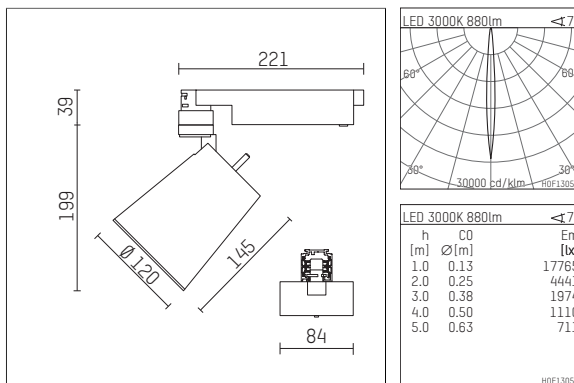

112 373 03 721 | black

gin.o 3
spotlight
LED COB | 13 W 3000 K

- spotlight gin.o 3
- with 3 circuit universal adapter
- for Hoffmeister control.x tracks
- circuit selection is possible while adapter is inserted into the track
- passive thermo management
- with LED COB 1300 lm
- colour temperature: 3000 K
- colour rendering index: CRI >90
- L90 / B10 (50.000h)
- SDCM < 2
- net luminous flux: 880 lm
- total load: 13 W
- luminous efficacy: 67,7 lm/W
- rotationsymmetrical light distribution, narrow spot
- reflector of aluminium, silver anodised
- LED power unit integrated in adapter, 220-240 V, 50/60 Hz
- housing of die cast aluminium
- adapter of fibreglass reinforced thermoplastic
- color-, protection- and conversion-filters are available as accessory
- length: 221 mm, width: 84 mm, height: 238 mm
- rotatable 360°, 90° tiltable
- weight: 1,5 kg
- protection rating: IP20
- protection class I
- 5 years Hoffmeister warranty
- Made in Germany
- maximum ambient temperature: 45 °C
- certificates: manufactured according to DIN VDE 0711 / EN 60598, CE
- colour: black
- 112 373 03 721

Additional optional accessory components

| description accessory general | dimensions in mm | item number | pic.-No. |
|---|------------------|-------------|----------|
| soft.shape lens for spotlights gin.o and lo.nely size 3 | ∅: 100 | 105782 | 01 |
| sculpture lens for spotlights gin.o and lo.nely size 3 | ∅: 100 | 105773 | 02 |
| prismatic glass for spotlights gin.o and lo.nely size 3 | ∅: 100 | 105775 | 03 |
| honeycomb louver for spotlights gin.o and lo.nely size 3 | | 105761721 | 04 |
| soft.spot lens for spotlights gin.o and lo.nely size 3 | ∅: 100 | 105774 | 01 |