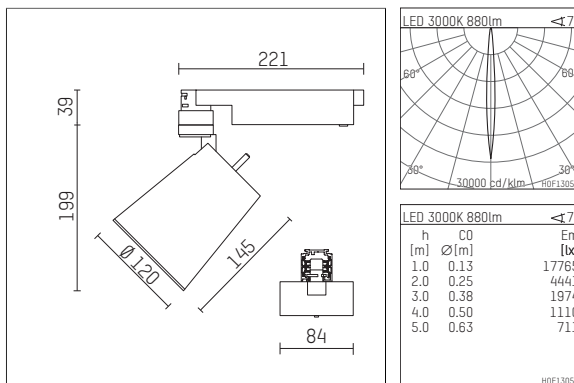

- spotlight gin.o 3
- with 3 circuit DALI adapter
- for Hoffmeister control.x tracks
- circuit selection is possible while adapter is inserted into the track
- passive thermo management
- with LED COB 1300 lm
- colour temperature: 3000 K
- colour rendering index: CRI >90
- L90 / B10 (50.000h)
- SDCM < 2
- net luminous flux: 880 lm
- total load: 13 W
- luminous efficacy: 67,7 lm/W
- rotationsymmetrical light distribution, narrow spot
- reflector of aluminium, silver anodised
- LED power unit integrated in adapter, electronic (DALI), 220-240 V, 0/50/60 Hz
- amplitude dimming
- dimming range: 100-1 %
- housing of die cast aluminium
- adapter of fibreglass reinforced thermoplastic
- color-, protection- and conversion-filters are available as accessory
- length: 221 mm, width: 84 mm, height: 238 mm
- rotatable 360°, 90° tiltable
- weight: 1,5 kg
- protection rating: IP20
- protection class I
- 5 years Hoffmeister warranty
- Made in Germany
- maximum ambient temperature: 45 ° C
- certificates: manufactured according to DIN VDE 0711 / EN 60598, CE
- colour: silver
- 112 373 03 906 D

- Overview of accessories on the following page / s