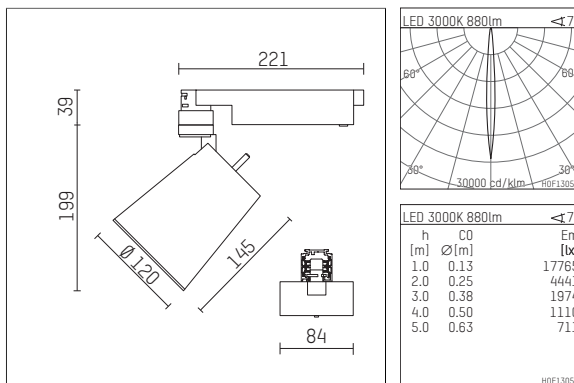

- spotlight gin.o 3
- with 3 circuit universal adapter
- for Hoffmeister control.x tracks
- circuit selection is possible while adapter is inserted into the track
- passive thermo management
- with LED COB 1300 lm
- colour temperature: 3000 K
- colour rendering index: CRI >90
- L90 / B10 (50.000h)
- SDCM < 2
- net luminous flux: 880 lm
- total load: 13 W
- luminous efficacy: 67,7 lm/W
- rotationsymmetrical light distribution, narrow spot
- reflector of aluminium, silver anodised
- LED power unit integrated in adapter, 220-240 V, 50/60 Hz
- housing of die cast aluminium
- adapter of fibreglass reinforced thermoplastic
- color-, protection- and conversion-filters are available as accessory
- length: 221 mm, width: 84 mm, height: 238 mm
- rotatable 360°, 90° tiltable
- weight: 1,5 kg
- protection rating: IP20
- protection class I
- 5 years Hoffmeister warranty
- Made in Germany
- maximum ambient temperature: 45 °C
- certificates: manufactured according to DIN VDE 0711 / EN 60598, CE
- colour: silver
- 112 373 03 906

- Overview of accessories on the following page / s