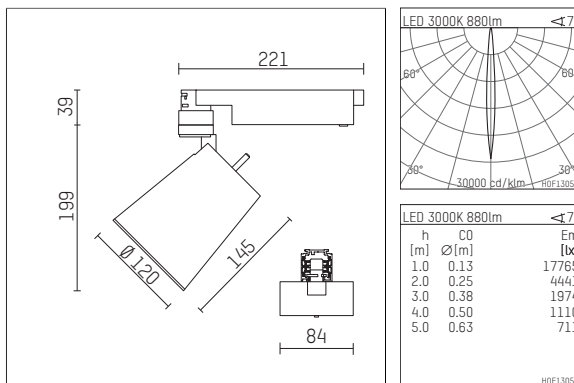

**112 373 03 910 D | white**

gin.o 3

spotlight

LED COB | 13 W 3000 K

- spotlight gin.o 3
- with 3 circuit DALI adapter
- for Hoffmeister control.x tracks
- circuit selection is possible while adapter is inserted into the track
- passive thermo management
- with LED COB 1300 lm
- colour temperature: 3000 K
- colour rendering index: CRI >90
- L90 / B10 (50.000h)
- SDCM < 2
- net luminous flux: 880 lm
- total load: 13 W
- luminous efficacy: 67,7 lm/W
- rotationsymmetrical light distribution, narrow spot
- reflector of aluminium, silver anodised
- LED power unit integrated in adapter, electronic (DALI), 220-240 V, 0/50/60 Hz
- amplitude dimming
- dimming range: 100-1 %
- housing of die cast aluminium
- adapter of fibreglass reinforced thermoplastic
- color-, protection- and conversion-filters are available as accessory
- length: 221 mm, width: 84 mm, height: 238 mm
- rotatable 360°, 90° tiltable
- weight: 1,5 kg
- protection rating: IP20
- protection class I
- 5 years Hoffmeister warranty
- Made in Germany
- maximum ambient temperature: 45 ° C
- certificates: manufactured according to DIN VDE 0711 / EN 60598, CE
- colour: white (RAL9016)
- 112 373 03 910 D

### Additional optional accessory components

description accessory general	dimensions in mm	item number	pic.-No.
soft.shape lens for spotlights gin.o and lo.nely size 3	∅: 100	105782	01
sculpture lens for spotlights gin.o and lo.nely size 3	∅: 100	105773	02
prismatic glass for spotlights gin.o and lo.nely size 3	∅: 100	105775	03
honeycomb louver for spotlights gin.o and lo.nely size 3		105761721	04
soft.spot lens for spotlights gin.o and lo.nely size 3	∅: 100	105774	01